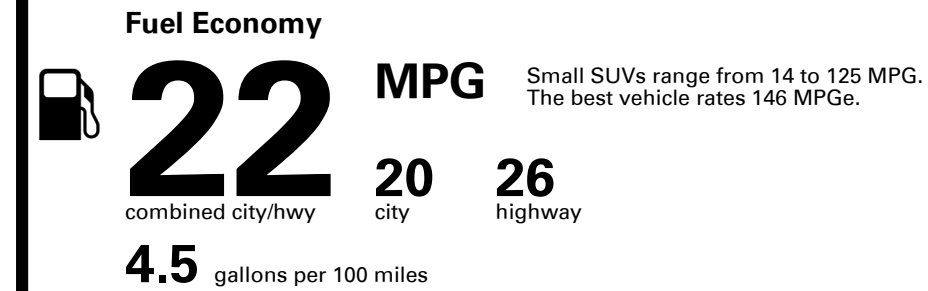

TOTAL PRICE: \$62,870.00

EPA DOT Fuel Economy and Environment

Gasoline Vehicle

You spend \$5,750
 more in fuel costs over 5 years compared to the average new vehicle.

Annual fuel cost \$2,850

Fuel Economy & Greenhouse Gas Rating (tailpipe only)