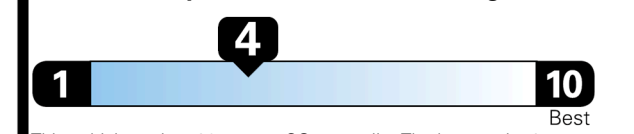

Fuel Economy & Greenhouse Gas Rating (tailpipe only)