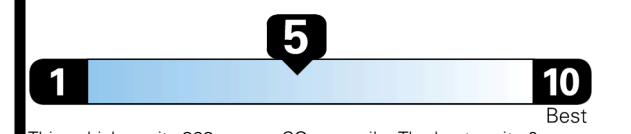

Fuel Economy & Greenhouse Gas Rating (tailpipe only)