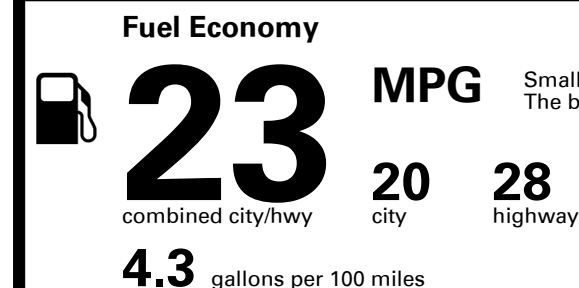

## EPA DOT Fuel Economy and Environment

Gasoline Vehicle

Small SUVs range from 14 to 125 MPG. The best vehicle rates 146 MPGe.

**You spend \$5,000 more in fuel costs over 5 years** compared to the average new vehicle.