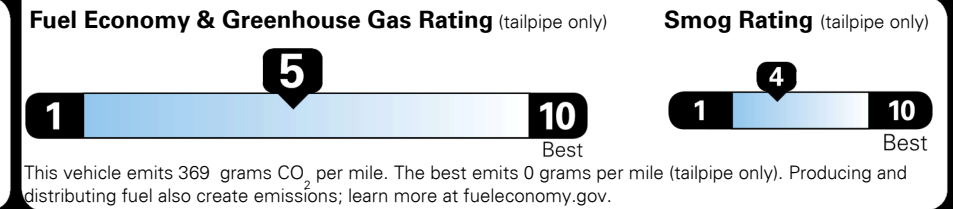

2025 GV70 2.5T AWD

THE GENESIS EXPERIENCE

- 3 Yr / 36K Complimentary Maintenance
- 3 Yr / 36K Complimentary Service Valet *
- 3 Yr Complimentary Map Care
- Complimentary Genesis Connected Services *
- * Exclusions may apply, see retailer for details

Manufacturer's Suggested Retail Price: $45,700.00

ADDED FEATURES:

- *VIK BLACK(PH3) Paint $650.00

SOLD TO: NL703
GENESIS OF ATLANTA
5785 PEACHTREE INDUSTRIAL BLVD
ATLANTA GA 30341

SHIPPED TO: EN454
ALAMO RENT A CAR
778 BURLWAY RD
BURLINGAME CA 94010

Inland Freight & Handling : $1,350.00

VIN: KMUMADTBXSU180440	ENGINE: G4KRR829405	EXTERIOR COLOR: VIK BLACK	INTERIOR/SEAT COLOR: OBSIDIAN BLACK/OBSIDIAN
MODEL: U0422A45	PORT OF ENTRY: HU	TRANSPORT: TRUCK	ACCESSORY WEIGHT: 7 lbs./ 3 kgs.

TOTAL PRICE: $47,700.00

262 H 1645KGLOVI

EMISSIONS:
This vehicle is certified to meet emission requirements in all 50 states

EPA DOT Fuel Economy and Environment

Gasoline Vehicle

Fuel Economy

24 MPG
combined city/hwy

22 MPG
city

28 MPG
highway

4.2 gallons per 100 miles

Small SUVs range from 14 to 118 MPG. The best vehicle rates 140 MPGe.

You spend $3,750
more in fuel costs over 5 years compared to the average new vehicle.

Annual fuel cost $2,650

Actual results will vary for many reasons, including driving conditions and how you drive and maintain your vehicle. The average new vehicle gets 28 MPG and costs $9,500 to fuel over 5 years. Cost estimates are based on 15,000 miles per year at $ 4.25 per gallon. MPGe is miles per gasoline gallon equivalent. Vehicle emissions are a significant cause of climate change and smog.

fueleconomy.gov

Calculate personalized estimates and compare vehicles

GOVERNMENT 5-STAR SAFETY RATINGS

Overall Vehicle Score ★ ★ ★ ★ ★

Based on the combined rating of frontal, side and rollover. Should ONLY be compared to other vehicles of similar size and weight.

Frontal	Driver	★ ★ ★ ★ ★
Crash	Passenger	★ ★ ★ ★ ★
Based on the risk of injury in a frontal impact. Should ONLY be compared to other vehicles of similar size and weight.		
Side	Front seat	★ ★ ★ ★ ★
Crash	Rear seat	★ ★ ★ ★ ★
Based on the risk of injury in a side impact.		
Rollover		★ ★ ★ ★
Based on the risk of rollover in a single-vehicle crash.		

Star ratings range from 1 to 5 stars (★★★★★) with 5 being the highest.
Source: National Highway Traffic Safety Administration (NHTSA).
www.safercar.gov or 1-888-327-4236

Manufacturer's suggested retail price includes manufacturer's recommended pre-delivery service. Gasoline license and title fees state and local taxes and dealer installed options and accessories are not included in the manufacturer's suggested retail price. This label has been affixed to this vehicle by Genesis Motor America, pursuant to the requirements of 15 U.S.C. 1231 et seq. which prohibits its removal or alteration prior to delivery to the ultimate purchaser.

PARTS CONTENT INFORMATION

FOR VEHICLES IN THIS CARLINE: U.S./CANADIAN PARTS CONTENT: 3 %

MAJOR SOURCES OF FOREIGN PARTS CONTENT: KOREA: 85 %

FOR THIS VEHICLE: FINAL ASSEMBLY POINT: ULSAN, KOREA

COUNTRY OF ORIGIN:

ENGINE: KOREA TRANSMISSION: KOREA

Note: Parts content does not include final assembly, distribution, or other non-parts costs.