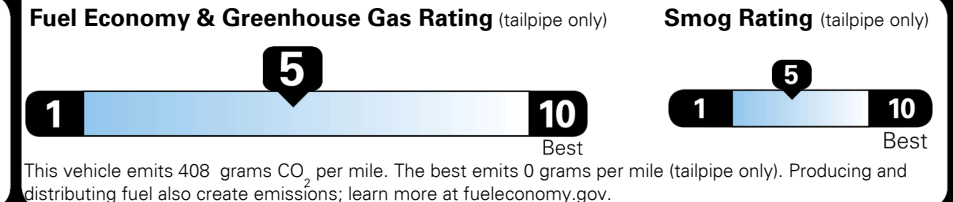

EPA DOT Fuel Economy and Environment

Gasoline Vehicle

Fuel Economy

22 MPG
combined city/hwy

19 MPG
city

26 MPG
highway

Small SUVs range from 14 to 123 MPG. The best vehicle rates 132 MPG.

4.5 gallons per 100 miles

You spend $4,500
more in fuel costs over 5 years compared to the average new vehicle.

Annual fuel cost $2,500