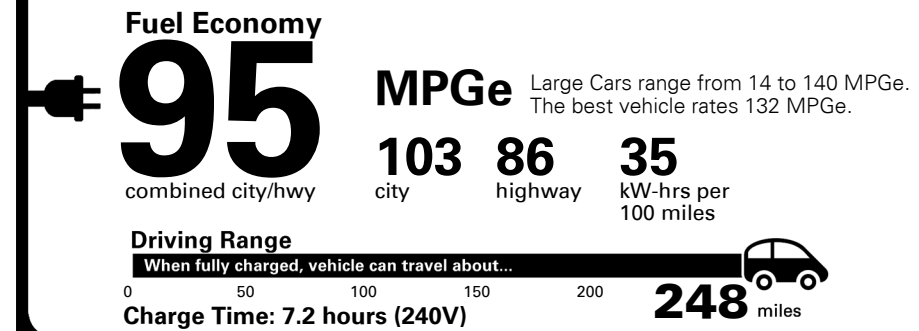

Inland Freight & Handling : \$1,125.00

TOTAL PRICE: \$60,545.00

EPA DOT Fuel Economy and Environment

Electric Vehicle

You save \$4,250
in fuel costs over 5 years compared to the average new vehicle.

Annual fuel cost \$750

Fuel Economy & Greenhouse Gas Rating (tailpipe only)

Smog Rating (tailpipe only)

This vehicle emits 0 grams CO₂ per mile. The best emits 0 grams per mile (tailpipe only). Does not include emission from generating electricity; learn more at fueleconomy.gov.