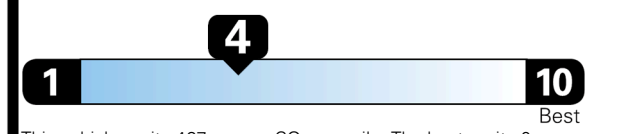

Fuel Economy & Greenhouse Gas Rating (tailpipe only)