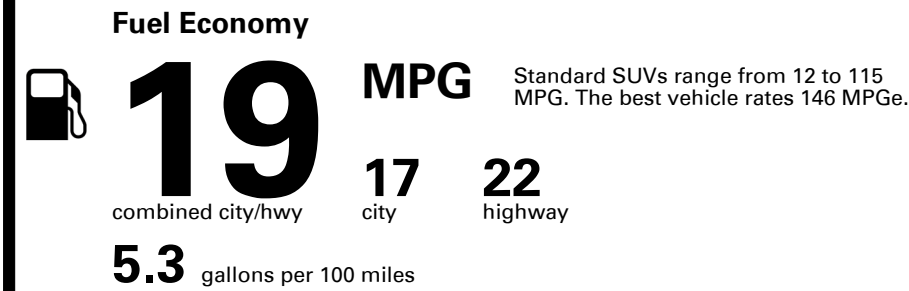

MULTIMEDIA & CONNECTIVITY

- 27" OLED Instrument Cluster & Navigation
- SiriusXM® Radio w/ 90-day trial subscription; Not Available in AK & HI
- Wireless Apple CarPlay® & Android Auto™
- Bang & Olufsen® Premium Audio
- Active Noise Control
- Genesis Digital Key
- Wireless Device Charger - Front

Full Tank of Gas

GENESIS WARRANTY

- 5-year/60,000-mile New Vehicle Warranty*
- 10-year/100,000-mile Powertrain Warranty*
- 7-year/Unlimited-mile Anti-perforation Warranty*
- Limited warranties, see retailer for details

Manufacturer's Suggested Retail Price: $87,650.00

ADDED FEATURES:

- *UYUNI WHITE(UYH) Paint $650.00
- Accessories
- *Cargo Blocks $40.00
- *Cargo Mat $200.00
- *First Aid Kit $65.00
- *Door Scuff Plates Illuminated $425.00
- *NFC Key Card $30.00

SOLD TO: CA721 SHIPPED TO: CA721
GENESIS OF SOUTH BAY
3215 PACIFIC COAST HIGHWAY
TORRANCE CA 90505

VIN: KMUJBESC1TU344630	EXTERIOR COLOR: UYUNI WHITE	INTERIOR/SEAT COLOR: OBSIDIAN BLACK/OBSIDIAN
MODEL: V04F2A65	PORT OF ENTRY: HU	TRANSPORT: TRUCK
EMISSIONS: This vehicle is certified to meet emission requirements in all 50 states		ACCESSORY WEIGHT: 9 lbs./ 4 kgs.

TOTAL PRICE: $90,555.00

EPA DOT Fuel Economy and Environment

Gasoline Vehicle

You spend $8,000
more in fuel costs over 5 years compared to the average new vehicle.

Annual fuel cost $3,300

Fuel Economy & Greenhouse Gas Rating (tailpipe only)

Smog Rating (tailpipe only)

This vehicle emits 467 grams CO₂ per mile. The best emits 0 grams per mile (tailpipe only). Producing and distributing fuel also create emissions; learn more at fueleconomy.gov.

Actual results will vary for many reasons, including driving conditions and how you drive and maintain your vehicle. The average new vehicle gets 29 MPG and costs $8,500 to fuel over 5 years. Cost estimates are based on 15,000 miles per year at $ 4.15 per gallon. MPGe is miles per gasoline gallon equivalent. Vehicle emissions are a significant cause of climate change and smog.

fueleconomy.gov

Calculate personalized estimates and compare vehicles

GOVERNMENT 5-STAR SAFETY RATINGS

Overall Vehicle Score ★ ★ ★ ★ ★

Based on the combined rating of frontal, side and rollover. Should ONLY be compared to other vehicles of similar size and weight.

Frontal Crash Driver ★ ★ ★ ★

Passenger Crash ★ ★ ★ ★

Based on the risk of injury in a frontal impact. Should ONLY be compared to other vehicles of similar size and weight.

Side Crash Front seat ★ ★ ★ ★ ★

Rear seat ★ ★ ★ ★ ★

Based on the risk of injury in a side impact.

Rollover ★ ★ ★ ★

Based on the risk of rollover in a single-vehicle crash.

Star ratings range from 1 to 5 stars (★★★★★) with 5 being the highest.

Source: National Highway Traffic Safety Administration (NHTSA).

www.safercar.gov or 1-888-327-4236

Manufacturer's suggested retail price includes manufacturer's recommended pre-delivery service. Gasoline license and title fees state and local taxes and dealer installed options and accessories are not included in the manufacturer's suggested retail price. This label has been affixed to this vehicle by Genesis Motor America, pursuant to the requirements of 15 U.S.C. 1231 et seq. which prohibits its removal or alteration prior to delivery to the ultimate purchaser.

PARTS CONTENT INFORMATION

FOR VEHICLES IN THIS CARLINE: U.S./CANADIAN PARTS CONTENT: 3 %

MAJOR SOURCES OF FOREIGN PARTS CONTENT: KOREA: 80 %

FOR THIS VEHICLE: FINAL ASSEMBLY POINT: ULSAN, KOREA

COUNTRY OF ORIGIN:

ENGINE: KOREA

TRANSMISSION: KOREA

Note: Parts content does not include final assembly, distribution, or other non-parts costs.