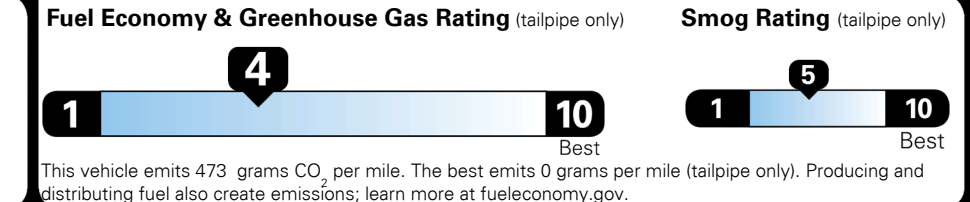

Full Tank of Gas

GENESIS WARRANTY

- 5-year/60,000-mile New Vehicle Warranty*
- 10-year/100,000-mile Powertrain Warranty*
- 7-year/Unlimited-mile Anti-perforation Warranty*
- Limited warranties, see retailer for details

Manufacturer's Suggested Retail Price: $82,330.00

ADDED FEATURES:

- *VIK BLACK(PH3) Paint $650.00
- Accessories
- *Cargo Net $80.00
- *Crossbars $520.00
- *First Aid Kit $65.00
- *Fragrance Cartridges $160.00
- *Mudguards $170.00
- *NFC Key Card $30.00

SOLD TO: CA721 SHIPPED TO: CA721
GENESIS OF SOUTH BAY
3215 PACIFIC COAST HIGHWAY
TORRANCE CA 90505

Inland Freight & Handling : $1,495.00

VIN: KMHUEESCXTU335348	EXTERIOR COLOR: VIK BLACK	INTERIOR/SEAT COLOR: OBSIDIAN BLACK/OBSIDIAN
MODEL: V0492A65	PORT OF ENTRY: HU	TRANSPORT: TRUCK
EMISSIONS: This vehicle is certified to meet emission requirements in all 50 states		ACCESSORY WEIGHT: 12 lbs./ 6 kgs.

TOTAL PRICE: $85,500.00

EPA DOT Fuel Economy and Environment

Gasoline Vehicle

Fuel Economy

19 MPG
combined city/hwy

16 MPG
city

22 MPG
highway

5.3 gallons per 100 miles

Standard SUVs range from 12 to 115 MPG. The best vehicle rates 146 MPGe.

You spend $8,000
more in fuel costs over 5 years compared to the average new vehicle.

Annual fuel cost $3,300

Actual results will vary for many reasons, including driving conditions and how you drive and maintain your vehicle. The average new vehicle gets 29 MPG and costs $8,500 to fuel over 5 years. Cost estimates are based on 15,000 miles per year at $ 4.15 per gallon. MPGe is miles per gasoline gallon equivalent. Vehicle emissions are a significant cause of climate change and smog.

fueleconomy.gov
Calculate personalized estimates and compare vehicles

Smartphone QR Code

GOVERNMENT 5-STAR SAFETY RATINGS

Overall Vehicle Score ★ ★ ★ ★ ★

Based on the combined rating of frontal, side and rollover. Should ONLY be compared to other vehicles of similar size and weight.

Frontal Crash	Driver	★ ★ ★ ★
Passenger		★ ★ ★ ★
Side Crash	Front seat	★ ★ ★ ★ ★
	Rear seat	★ ★ ★ ★ ★
Rollover		★ ★ ★ ★

Based on the risk of injury in a frontal impact. Should ONLY be compared to other vehicles of similar size and weight.

Based on the risk of injury in a side impact.

Based on the risk of rollover in a single-vehicle crash.

Manufacturer's suggested retail price includes manufacturer's recommended pre-delivery service. Gasoline license and title fees state and local taxes and dealer installed options and accessories are not included in the manufacturer's suggested retail price. This label has been affixed to this vehicle by Genesis Motor America, pursuant to the requirements of 15 U.S.C. 1231 et seq. which prohibits its removal or alteration prior to delivery to the ultimate purchaser.

Star ratings range from 1 to 5 stars (★★★★★) with 5 being the highest.
Source: National Highway Traffic Safety Administration (NHTSA).
www.safercar.gov or 1-888-327-4236

PARTS CONTENT INFORMATION

FOR VEHICLES IN THIS CARLINE: U.S./CANADIAN PARTS CONTENT: 3 %

MAJOR SOURCES OF FOREIGN PARTS CONTENT: KOREA: 80 %

FOR THIS VEHICLE: FINAL ASSEMBLY POINT: ULSAN, KOREA

COUNTRY OF ORIGIN:

ENGINE: KOREA TRANSMISSION: KOREA

Note: Parts content does not include final assembly, distribution, or other non-parts costs.