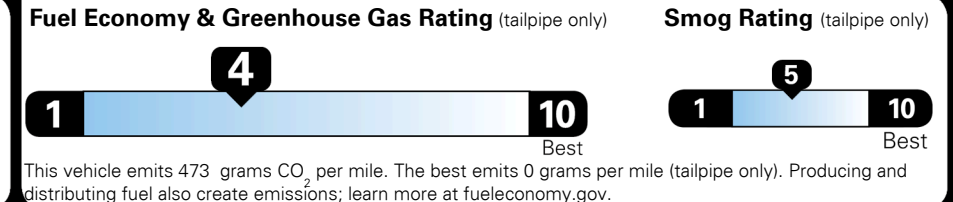

EPA DOT Fuel Economy and Environment

Gasoline Vehicle

Fuel Economy

19 MPG
combined city/hwy

16 MPG
city

22 MPG
highway

5.3 gallons per 100 miles

Standard SUVs range from 12 to 115 MPG. The best vehicle rates 146 MPGe.

You spend $8,000
more in fuel costs over 5 years compared to the average new vehicle.

Annual fuel cost $3,300