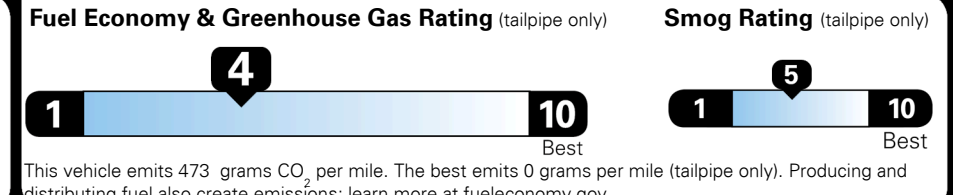

Inland Freight & Handling : \$1,495.00

TOTAL PRICE: \$85,405.00

75 A 0876KLIBER

EPA DOT Fuel Economy and Environment

Gasoline Vehicle

Fuel Economy

19 MPG
 combined city/hwy

16 MPG
 city

22 MPG
 highway

5.3 gallons per 100 miles

Standard SUVs range from 12 to 115 MPG. The best vehicle rates 146 MPGe.

You spend \$8,000
 more in fuel costs over 5 years compared to the average new vehicle.

Annual fuel cost \$3,300