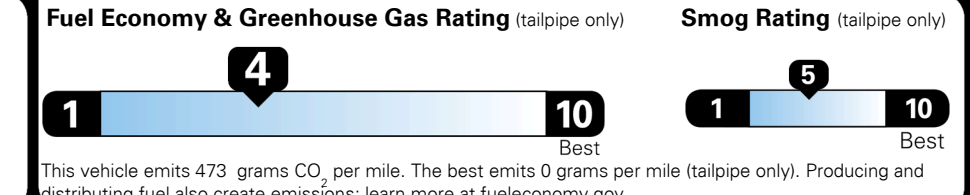

Full Tank of Gas

GENESIS WARRANTY

- 5-year/60,000-mile New Vehicle Warranty*
- 10-year/100,000-mile Powertrain Warranty*
- 7-year/Unlimited-mile Anti-perforation Warranty*
- Limited warranties, see retailer for details

Manufacturer's Suggested Retail Price: $82,330.00

ADDED FEATURES:

- *SAVILE SILVER(SSS) Paint $650.00
- Accessories
- *Cargo Blocks $40.00
- *Cargo Net $80.00
- *Crossbars $520.00
- *Fragrance Cartridges $160.00
- *NFC Key Card $30.00

SOLD TO: CA721   **SHIPPED TO: CA721**
GENESIS OF SOUTH BAY
3215 PACIFIC COAST HIGHWAY
TORRANCE CA 90505

VIN: KMUHEESC6TU343544	EXTERIOR COLOR: SAVILE SILVER	INTERIOR/SEAT COLOR: GLACIER
MODEL: V0492A65	PORT OF ENTRY: HU	TRANSPORT: TRUCK
EMISSIONS: This vehicle is certified to meet emission requirements in all 50 states		ACCESSORY WEIGHT: 10 lbs./ 5 kgs.

Inland Freight & Handling : $1,495.00

TOTAL PRICE: $85,305.00

75 A 0876KLIBER

EPA DOT Fuel Economy and Environment

Gasoline Vehicle

Fuel Economy

19 MPG
combined city/hwy

16 MPG
city

22 MPG
highway

5.3 gallons per 100 miles

Standard SUVs range from 12 to 115 MPG. The best vehicle rates 146 MPGe.

You spend $8,000
more in fuel costs over 5 years compared to the average new vehicle.

Annual fuel cost $3,300

Actual results will vary for many reasons, including driving conditions and how you drive and maintain your vehicle. The average new vehicle gets 29 MPG and costs $8,500 to fuel over 5 years. Cost estimates are based on 15,000 miles per year at $ 4.15 per gallon. MPGe is miles per gasoline gallon equivalent. Vehicle emissions are a significant cause of climate change and smog.

fueleconomy.gov

Calculate personalized estimates and compare vehicles

GOVERNMENT 5-STAR SAFETY RATINGS

Overall Vehicle Score ★ ★ ★ ★ ★

Based on the combined rating of frontal, side and rollover. Should ONLY be compared to other vehicles of similar size and weight.

Frontal Crash	Driver	★ ★ ★ ★
Passenger		★ ★ ★ ★
Based on the risk of injury in a frontal impact. Should ONLY be compared to other vehicles of similar size and weight.		
Side Crash	Front seat	★ ★ ★ ★ ★
	Rear seat	★ ★ ★ ★ ★
Based on the risk of injury in a side impact.		
Rollover		★ ★ ★ ★
Based on the risk of rollover in a single-vehicle crash.		

Star ratings range from 1 to 5 stars (★★★★★) with 5 being the highest.
Source: National Highway Traffic Safety Administration (NHTSA).
www.safercar.gov or 1-888-327-4236

Manufacturer's suggested retail price includes manufacturer's recommended pre-delivery service. Gasoline license and title fees state and local taxes and dealer installed options and accessories are not included in the manufacturer's suggested retail price. This label has been affixed to this vehicle by Genesis Motor America, pursuant to the requirements of 15 U.S.C. 1231 et seq. which prohibits its removal or alteration prior to delivery to the ultimate purchaser.

PARTS CONTENT INFORMATION

FOR VEHICLES IN THIS CARLINE: U.S./CANADIAN PARTS CONTENT: 3 %

MAJOR SOURCES OF FOREIGN PARTS CONTENT: KOREA: 80 %

FOR THIS VEHICLE: FINAL ASSEMBLY POINT: ULSAN, KOREA

COUNTRY OF ORIGIN:

ENGINE: KOREA   TRANSMISSION: KOREA

Note: Parts content does not include final assembly, distribution, or other non-parts costs.