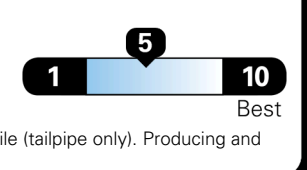

Actual results will vary for many reasons, including driving conditions and how you drive and maintain your vehicle. The average new vehicle gets 29 MPG and costs $8,500 to fuel over 5 years. Cost estimates are based on 15,000 miles per year at $ 4.15 per gallon. MPGe is miles per gasoline gallon equivalent. Vehicle emissions are a significant cause of climate change and smog.

fueleconomy.gov

Calculate personalized estimates and compare vehicles