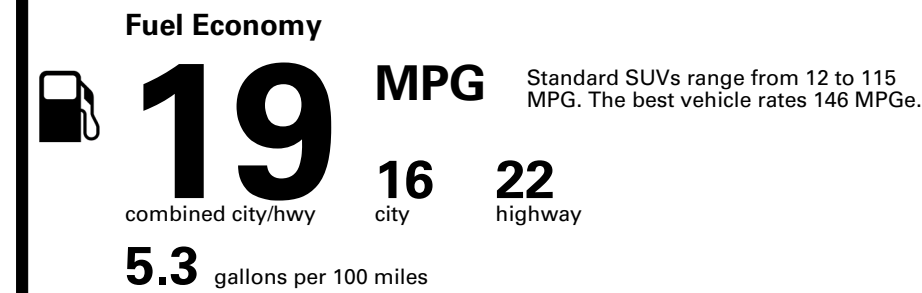

Inland Freight & Handling : \$1,495.00

TOTAL PRICE: \$84,970.00

EPA DOT Fuel Economy and Environment

Gasoline Vehicle

You spend \$8,000
more in fuel costs over 5 years
 compared to the average new vehicle.

Annual fuel cost \$3,300

Fuel Economy & Greenhouse Gas Rating (tailpipe only)

Smog Rating (tailpipe only)

Actual results will vary for many reasons, including driving conditions and how you drive and maintain your vehicle. The average new vehicle gets 29 MPG and costs \$8,500 to fuel over 5 years. Cost estimates are based on 15,000 miles per year at \$ 4.15 per gallon. MPGe is miles per gasoline gallon equivalent. Vehicle emissions are a significant cause of climate change and smog.