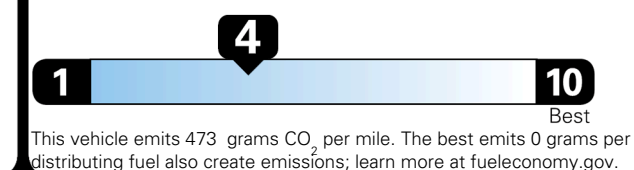

Inland Freight & Handling : \$1,495.00

TOTAL PRICE: \$84,970.00

EPA DOT Fuel Economy and Environment

Gasoline Vehicle

You spend \$8,000
more in fuel costs over 5 years
 compared to the average new vehicle.

Annual fuel cost \$3,300

Fuel Economy & Greenhouse Gas Rating (tailpipe only)

Smog Rating (tailpipe only)

Actual results will vary for many reasons, including driving conditions and how you drive and maintain your vehicle. The average new vehicle gets 29 MPG and costs \$8,500 to fuel over 5 years. Cost estimates are based on 15,000 miles per year at \$ 4.15 per gallon. MPGe is miles per gasoline gallon equivalent. Vehicle emissions are a significant cause of climate change and smog.