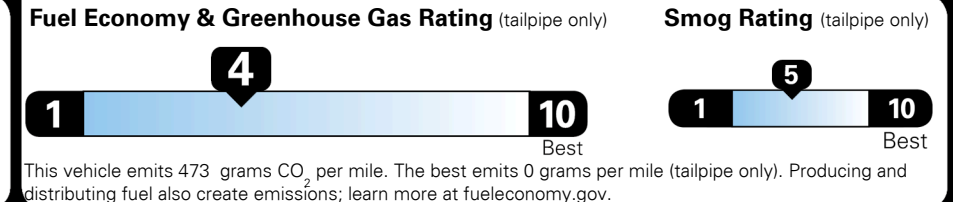

Full Tank of Gas

GENESIS WARRANTY

- 5-year/60,000-mile New Vehicle Warranty*
- 10-year/100,000-mile Powertrain Warranty*
- 7-year/Unlimited-mile Anti-perforation Warranty*
- Limited warranties, see retailer for details

Manufacturer's Suggested Retail Price: $75,950.00

ADDED FEATURES:

- *CAPRI BLUE(NRB) Paint $650.00
- *Cargo Blocks $40.00
- *Cargo Net $80.00
- *Crossbars $520.00
- *First Aid Kit $65.00
- *Fragrance Cartridges $160.00
- *NFC Key Card $30.00

Inland Freight & Handling : $1,495.00

SOLD TO: CA721   **SHIPPED TO: CA721**
GENESIS OF SOUTH BAY
3215 PACIFIC COAST HIGHWAY
TORRANCE CA 90505

VIN: KMUHDESC2TU343365	EXTERIOR COLOR: CAPRI BLUE	INTERIOR/SEAT COLOR: OBSIDIAN BLACK/OBSIDIAN
MODEL: V0482A65	PORT OF ENTRY: HU	TRANSPORT: TRUCK
EMISSIONS: This vehicle is certified to meet emission requirements in all 50 states		ACCESSORY WEIGHT: 12 lbs./ 5 kgs.

TOTAL PRICE: $78,990.00

EPA DOT Fuel Economy and Environment

Gasoline Vehicle

Fuel Economy

19 MPG
combined city/hwy

16 MPG
city

22 MPG
highway

5.3 gallons per 100 miles

Standard SUVs range from 12 to 115 MPG. The best vehicle rates 146 MPGe.

You spend $8,000
more in fuel costs over 5 years
compared to the average new vehicle.

Annual fuel cost $3,300

Actual results will vary for many reasons, including driving conditions and how you drive and maintain your vehicle. The average new vehicle gets 29 MPG and costs $8,500 to fuel over 5 years. Cost estimates are based on 15,000 miles per year at $ 4.15 per gallon. MPGe is miles per gasoline gallon equivalent. Vehicle emissions are a significant cause of climate change and smog.

fueleconomy.gov
Calculate personalized estimates and compare vehicles

Smartphone QR Code

GOVERNMENT 5-STAR SAFETY RATINGS

Overall Vehicle Score ★ ★ ★ ★ ★
Based on the combined rating of frontal, side and rollover. Should ONLY be compared to other vehicles of similar size and weight.

Frontal Crash	Driver Passenger	★ ★ ★ ★
Based on the risk of injury in a frontal impact. Should ONLY be compared to other vehicles of similar size and weight.		
Side Crash	Front seat Rear seat	★ ★ ★ ★ ★
Based on the risk of injury in a side impact.		
Rollover		★ ★ ★ ★
Based on the risk of rollover in a single-vehicle crash.		

Manufacturer's suggested retail price includes manufacturer's recommended pre-delivery service. Gasoline license and title fees state and local taxes and dealer installed options and accessories are not included in the manufacturer's suggested retail price. This label has been affixed to this vehicle by Genesis Motor America, pursuant to the requirements of 15 U.S.C. 1231 et seq. which prohibits its removal or alteration prior to delivery to the ultimate purchaser.

Star ratings range from 1 to 5 stars (★★★★★) with 5 being the highest.
Source: National Highway Traffic Safety Administration (NHTSA).
www.safercar.gov or 1-888-327-4236

PARTS CONTENT INFORMATION

FOR VEHICLES IN THIS CARLINE: U.S./CANADIAN PARTS CONTENT: 3 %

MAJOR SOURCES OF FOREIGN PARTS CONTENT: KOREA: 80 %

FOR THIS VEHICLE: FINAL ASSEMBLY POINT: ULSAN, KOREA

COUNTRY OF ORIGIN:

ENGINE: KOREA   TRANSMISSION: KOREA

Note: Parts content does not include final assembly, distribution, or other non-parts costs.