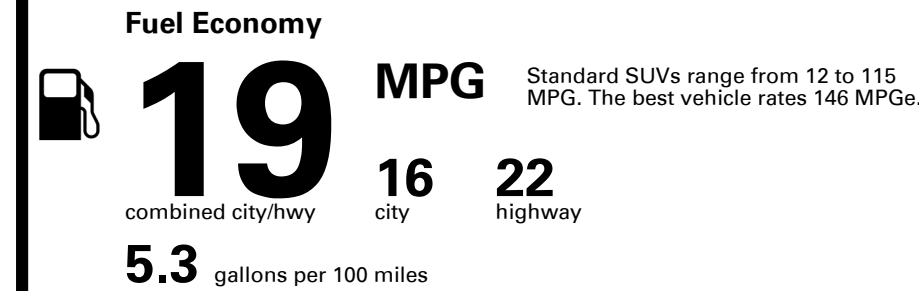

3.5T PRESTIGE BLACK FEATURES

- 22" Black Alloy Wheels w/ Floating Center Caps
- Black Brake Calipers
- Dark Headlamp Bezels, Exterior Trim, & Badging
- Nappa Leather w/ Exclusive Quilting
- Dark Interior Trim w/ Black Ash Wood
- Power Rear Seats

Full Tank of Gas

GENESIS WARRANTY

- 5-year/60,000-mile New Vehicle Warranty*
- 10-year/100,000-mile Powertrain Warranty*
- 7-year/Unlimited-mile Anti-perforation Warranty*
- Limited warranties, see retailer for details

Manufacturer's Suggested Retail Price: $83,250.00

ADDED FEATURES:

- *UYUNI WHITE(UYH) Paint $650.00
- Accessories
- *Cargo Mat $200.00
- *Cargo Net $80.00
- *Roadside Assistance Kit $105.00
- *First Aid Kit $65.00
- *All Season Fitted Liners $235.00
- *Fragrance Cartridges $160.00
- *Mudguards $170.00
- *NFC Key Card $30.00

SOLD TO: CA721
GENESIS OF SOUTH BAY
3215 PACIFIC COAST HIGHWAY
TORRANCE CA 90505

SHIPPED TO: CA721

Inland Freight & Handling : $1,495.00

VIN: KMUHCESC9TU335251	EXTERIOR COLOR: UYUNI WHITE	INTERIOR/SEAT COLOR: OBSIDIAN BLACK/OBSIDIAN
MODEL: V04B2A65	PORT OF ENTRY: HU	TRANSPORT: TRUCK
ACCESSORY WEIGHT: 26 lbs./ 12 kgs.		

TOTAL PRICE: $86,440.00

EMISSIONS:
This vehicle is certified to meet emission requirements in all 50 states

EPA DOT Fuel Economy and Environment

Gasoline Vehicle

You spend $8,000
more in fuel costs over 5 years compared to the average new vehicle.

Annual fuel cost $3,300

Fuel Economy & Greenhouse Gas Rating (tailpipe only)

Smog Rating (tailpipe only)

This vehicle emits 473 grams CO₂ per mile. The best emits 0 grams per mile (tailpipe only). Producing and distributing fuel also create emissions; learn more at fueleconomy.gov.

Actual results will vary for many reasons, including driving conditions and how you drive and maintain your vehicle. The average new vehicle gets 29 MPG and costs $8,500 to fuel over 5 years. Cost estimates are based on 15,000 miles per year at $ 4.15 per gallon. MPGe is miles per gasoline gallon equivalent. Vehicle emissions are a significant cause of climate change and smog.

fueleconomy.gov

Calculate personalized estimates and compare vehicles

GOVERNMENT 5-STAR SAFETY RATINGS

Overall Vehicle Score ★ ★ ★ ★ ★

Based on the combined rating of frontal, side and rollover. Should ONLY be compared to other vehicles of similar size and weight.

Frontal Crash	Driver	★ ★ ★ ★
Passenger		★ ★ ★ ★

Based on the risk of injury in a frontal impact. Should ONLY be compared to other vehicles of similar size and weight.

Side Crash	Front seat	★ ★ ★ ★ ★
Rear seat		★ ★ ★ ★ ★

Based on the risk of injury in a side impact.

Rollover ★ ★ ★ ★

Based on the risk of rollover in a single-vehicle crash.

Star ratings range from 1 to 5 stars (★★★★★) with 5 being the highest.

Source: National Highway Traffic Safety Administration (NHTSA).

www.safercar.gov or 1-888-327-4236

Manufacturer's suggested retail price includes manufacturer's recommended pre-delivery service. Gasoline license and title fees state and local taxes and dealer installed options and accessories are not included in the manufacturer's suggested retail price. This label has been affixed to this vehicle by Genesis Motor America, pursuant to the requirements of 15 U.S.C. 1231 et seq. which prohibits its removal or alteration prior to delivery to the ultimate purchaser.

PARTS CONTENT INFORMATION

FOR VEHICLES IN THIS CARLINE: U.S./CANADIAN PARTS CONTENT: 3 %

MAJOR SOURCES OF FOREIGN PARTS CONTENT: KOREA: 80 %

FOR THIS VEHICLE: FINAL ASSEMBLY POINT: ULSAN, KOREA

COUNTRY OF ORIGIN:

ENGINE: KOREA TRANSMISSION: KOREA

Note: Parts content does not include final assembly, distribution, or other non-parts costs.