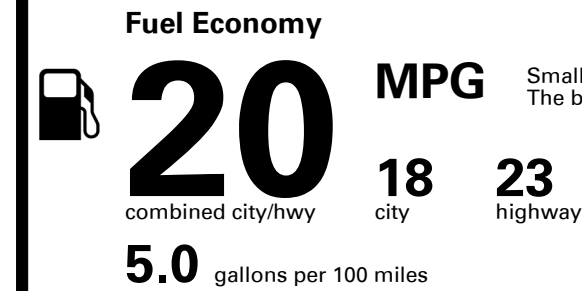

Inland Freight & Handling : \$1,125.00

TOTAL PRICE: \$77,705.00

136 A 0383KTORRE

EPA DOT Fuel Economy and Environment

Gasoline Vehicle

Small SUVs range from 14 to 123 MPG. The best vehicle rates 132 MPGe.

You spend \$5,750
more in fuel costs over 5 years
compared to the average new vehicle.

Annual fuel cost \$2,750

Fuel Economy & Greenhouse Gas Rating (tailpipe only)

Smog Rating (tailpipe only)

This vehicle emits 448 grams CO₂ per mile. The best emits 0 grams per mile (tailpipe only). Producing and distributing fuel also create emissions; learn more at fueleconomy.gov.