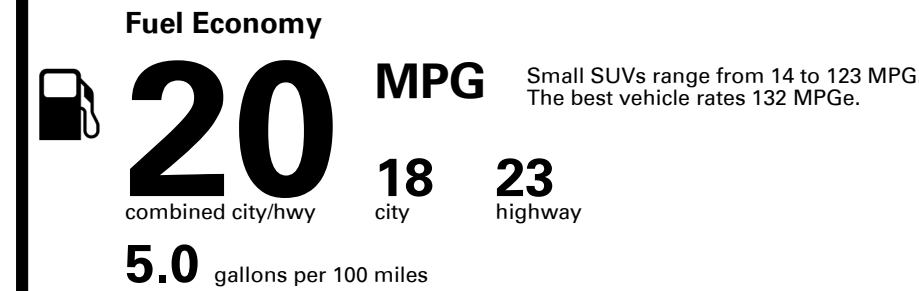

TOTAL PRICE: \$73,225.00

EMISSIONS:
This vehicle is certified to meet emission requirements in all 50 states

EPA DOT Fuel Economy and Environment

Gasoline Vehicle

You spend \$5,750
more in fuel costs over 5 years
compared to the average new vehicle.

Annual fuel cost \$2,750

Fuel Economy & Greenhouse Gas Rating (tailpipe only)

Smog Rating (tailpipe only)

This vehicle emits 448 grams CO₂ per mile. The best emits 0 grams per mile (tailpipe only). Producing and distributing fuel also create emissions; learn more at fueleconomy.gov.