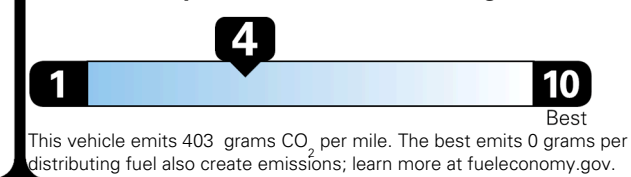

TOTAL PRICE: \$60,840.00

35 A 0416KLAKE

EPA DOT Fuel Economy and Environment

Gasoline Vehicle

Fuel Economy

22 MPG
 combined city/hwy

20 MPG
 city

26 MPG
 highway

4.5 gallons per 100 miles

Small SUVs range from 14 to 125 MPG. The best vehicle rates 146 MPGe.

You spend \$5,750
 more in fuel costs over 5 years compared to the average new vehicle.

Annual fuel cost \$2,850

Fuel Economy & Greenhouse Gas Rating (tailpipe only)

Smog Rating (tailpipe only)

Actual results will vary for many reasons, including driving conditions and how you drive and maintain your vehicle. The average new vehicle gets 29 MPG and costs \$8,500 to fuel over 5 years. Cost estimates are based on 15,000 miles per year at \$ 4.15 per gallon. MPGe is miles per gasoline gallon equivalent. Vehicle emissions are a significant cause of climate change and smog.