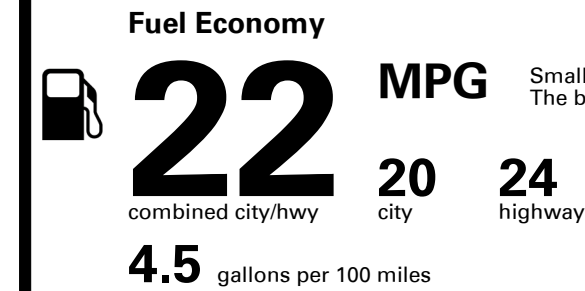

TOTAL PRICE: \$68,010.00

Inland Freight & Handling : \$1,095.00

EPA DOT Fuel Economy and Environment

Gasoline Vehicle

Small SUVs range from 14 to 123 MPG. The best vehicle rates 132 MPG.

You spend \$4,500
more in fuel costs over 5 years compared to the average new vehicle.