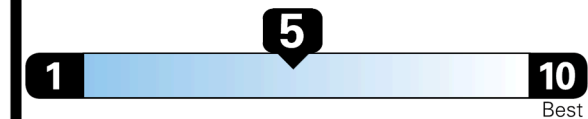

2023 GV80 AWD 2.5T PRESTIGE

THE GENESIS EXPERIENCE

- 3 Yr / 36K Complimentary Maintenance
- 3 Yr / 36K Complimentary Service Valet *
- 3 Yr Complimentary Map Care
- Complimentary Genesis Connected Services *
- * Exclusions may apply, see retailer for details

STANDARD FEATURES:

ADVANCED SAFETY TECHNOLOGY

- Forward Collision-Avoidance Assist
- Lane Keeping Assist
- Lane Following Assist
- Blind-Spot Collision Avoidance-Assist
- Rear Cross-Traffic Collision Avoidance-Assist
- Highway Driving Assist
- Smart Cruise Control w/ Stop & Go
- Intelligent Speed Limit Assist
- Driver Attention Warning
- High Beam Assist
- Rearview Camera w/Dynamic Guidelines
- Parking Distance Warning
- Safe Exit Assist
- Advanced Rear Occupant Alert

POWERTRAIN TECHNOLOGY

- 2.5L Inline 4 Turbo GDI (300 HP / 311 lb.-ft)
- 8-speed Automatic Transmission
- Multi-link Front & Rear Suspension

EXTERIOR

- 19-inch Alloy Wheels
- Power Hands-Free Smart Liftgate w/ Auto Open
- Power-folding ECM Outside Mirrors w/ Genesis Logo Puddle Lamps

INTERIOR & CONVENIENCE

- Leatherette Seating Surfaces
- Matte Finish Wood Trim
- Leatherette Wrapped Upper Instrument Panel
- Power Front Seats with 4-Way Power Lumbar
- Heated Front Seats
- Heated Power Tilt & Telescoping Steering Wheel

INTERIOR & CONVENIENCE(cont.)

- Manual Rear Door Sunshades

MULTIMEDIA & TECHNOLOGY

- Navigation System w/ 14.5" HD Screen
- 8" Digital Cluster + Analog Gauges
- AM/FM/SiriusXM Radio®/HD Radio®
- Apple CarPlay™ & Android Auto™
- Genesis Digital Key
- Wireless Device Charger - Front
- Genesis Connected Services

Additional Standard Features

- Carpeted Floor Mats

Full Tank of Gas

GENESIS WARRANTY