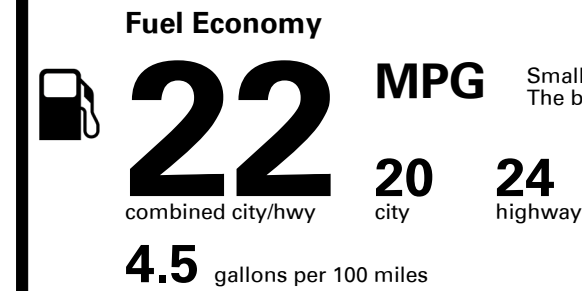

- Carpeted Floor Mats

Full Tank of Gas

GENESIS WARRANTY

- 5-year/60,000-mile New Vehicle Warranty*
- 10-year/100,000-mile Powertrain Warranty*
- 7-year/Unlimited-mile Anti-perforation Warranty*
- Limited warranties, see dealer for details

Manufacturer's Suggested Retail Price: $55,550.00

ADDED FEATURES:

- *SAVILE SILVER(SSS) Paint $575.00
- *Advanced Package: $6,500.00
  - 20-inch Alloy Wheels
  - Leather Seating Surfaces
  - Panoramic Sunroof
  - Surround View Monitor / Blind-Spot View Monitor
  - Remote Smart Parking Assist
  - Parking Collision-Avoidance Assist
  - Lexicon® Premium Audio / Ventilated Front Seats
- *Prestige Package: $5,250.00
  - 22-inch Alloy Wheels
  - Electronically Controlled Suspension
  - 12.3" 3D Digital Instrument Cluster / Head-Up Display
  - Active Noise Control - Road / Forward Attention Warning
  - 3-Zone Climate Control / Heated 2nd Row Seats
  - Power Cushion Extension, Bolster, and Ergo Motion (Driver)

SOLD TO: CA721
GENESIS OF SOUTH BAY
3215 PACIFIC COAST HIGHWAY
TORRANCE CA 90505

SHIPPED TO: CA721

Inland Freight & Handling : $1,095.00

VIN: KMUHBDSB6PU111204	EXTERIOR COLOR: SAVILE SILVER	INTERIOR/SEAT COLOR: OBSIDIAN BLACK/OBSIDIAN
MODEL: V0422A45	PORT OF ENTRY: HU	TRANSPORT: TRUCK
EMISSIONS: This vehicle is certified to meet emission requirements in all 50 states		ACCESSORY WEIGHT: 8 lbs./ 4 kgs.

TOTAL PRICE: $68,970.00

EPA DOT Fuel Economy and Environment

Gasoline Vehicle

Small SUVs range from 14 to 123 MPG. The best vehicle rates 132 MPG.

You spend $4,500
more in fuel costs over 5 years compared to the average new vehicle.

Annual fuel cost $2,500

Fuel Economy & Greenhouse Gas Rating (tailpipe only)