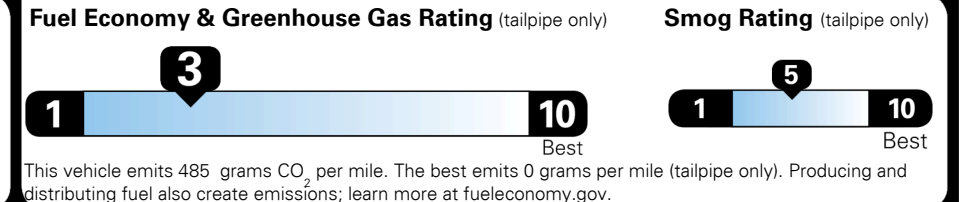

- 20" Black Alloy Wheels w/ Floating Center Caps
- Dark Headlamp Bezels, Exterior Trim, & Badging
- Nappa Leather w/ Exclusive Quilting
- Dark Interior Trim w/ Black Ash Wood

Full Tank of Gas

GENESIS WARRANTY

- 5-year/60,000-mile New Vehicle Warranty*
- 10-year/100,000-mile Powertrain Warranty*
- 7-year/Unlimited-mile Anti-perforation Warranty*
- Limited warranties, see retailer for details

Manufacturer's Suggested Retail Price: $79,350.00

ADDED FEATURES:

- *UYUNI WHITE(UYH) Paint $650.00
- Accessories
- *Cargo Mat $200.00
- *First Aid Kit $65.00
- *All Season Fitted Liners $235.00
- *NFC Key Card $30.00
- *Bumper Applique $90.00

SOLD TO: CA721 SHIPPED TO: CA721
GENESIS OF SOUTH BAY
3215 PACIFIC COAST HIGHWAY
TORRANCE CA 90505

VIN: KMTGF4SD0TU330496	EXTERIOR COLOR: UYUNI WHITE	INTERIOR/SEAT COLOR: OBSIDIAN BLACK/OBSIDIAN
MODEL: S14B2A65	PORT OF ENTRY: HU	TRANSPORT: TRUCK
EMISSIONS: This vehicle is certified to meet emission requirements in all 50 states		ACCESSORY WEIGHT: 24 lbs./ 11 kgs.

Inland Freight & Handling : $1,495.00

TOTAL PRICE: $82,115.00

EPA DOT Fuel Economy and Environment

Gasoline Vehicle

Fuel Economy

18 MPG
combined city/hwy

15 MPG
city

24 MPG
highway

5.6 gallons per 100 miles

Large Cars range from 14 to 146 MPG. The best vehicle rates 146 MPG.

You spend $8,750
more in fuel costs over 5 years compared to the average new vehicle.

Annual fuel cost $3,450

Actual results will vary for many reasons, including driving conditions and how you drive and maintain your vehicle. The average new vehicle gets 29 MPG and costs $8,500 to fuel over 5 years. Cost estimates are based on 15,000 miles per year at $ 4.15 per gallon. MPG is miles per gasoline gallon equivalent. Vehicle emissions are a significant cause of climate change and smog.

fueleconomy.gov
Calculate personalized estimates and compare vehicles

GOVERNMENT 5-STAR SAFETY RATINGS

Overall Vehicle Score ★ ★ ★ ★ ★

Based on the combined rating of frontal, side and rollover. Should ONLY be compared to other vehicles of similar size and weight.

Frontal Crash	Driver Passenger	★ ★ ★ ★ ★
Based on the risk of injury in a frontal impact. Should ONLY be compared to other vehicles of similar size and weight.		
Side Crash	Front seat Rear seat	★ ★ ★ ★ ★
Based on the risk of injury in a side impact.		
Rollover		★ ★ ★ ★ ★
Based on the risk of rollover in a single-vehicle crash.		

Manufacturer's suggested retail price includes manufacturer's recommended pre-delivery service. Gasoline license and title fees state and local taxes and dealer installed options and accessories are not included in the manufacturer's suggested retail price. This label has been affixed to this vehicle by Genesis Motor America, pursuant to the requirements of 15 U.S.C. 1231 et seq. which prohibits its removal or alteration prior to delivery to the ultimate purchaser.

Star ratings range from 1 to 5 stars (★★★★★) with 5 being the highest.
Source: National Highway Traffic Safety Administration (NHTSA).
www.safercar.gov or 1-888-327-4236

PARTS CONTENT INFORMATION

FOR VEHICLES IN THIS CARLINE: U.S./CANADIAN PARTS CONTENT: 3 %

MAJOR SOURCES OF FOREIGN PARTS CONTENT: KOREA: 80 %

FOR THIS VEHICLE: FINAL ASSEMBLY POINT: ULSAN, KOREA

COUNTRY OF ORIGIN:

ENGINE: KOREA TRANSMISSION: KOREA

Note: Parts content does not include final assembly, distribution, or other non-parts costs.