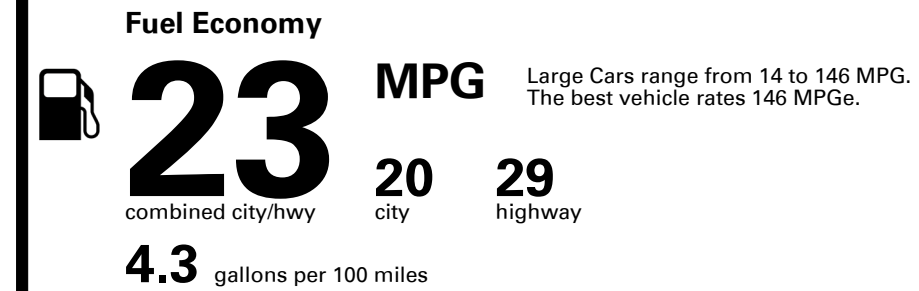

TOTAL PRICE: \$72,815.00

37 A 0416KLAKE

EPA DOT Fuel Economy and Environment

Gasoline Vehicle

You spend \$5,000
more in fuel costs over 5 years compared to the average new vehicle.

Annual fuel cost \$2,700

Fuel Economy & Greenhouse Gas Rating (tailpipe only)

Smog Rating (tailpipe only)

Actual results will vary for many reasons, including driving conditions and how you drive and maintain your vehicle. The average new vehicle gets 29 MPG and costs \$8,500 to fuel over 5 years. Cost estimates are based on 15,000 miles per year at \$ 4.15 per gallon. MPGe is miles per gasoline gallon equivalent. Vehicle emissions are a significant cause of climate change and smog.