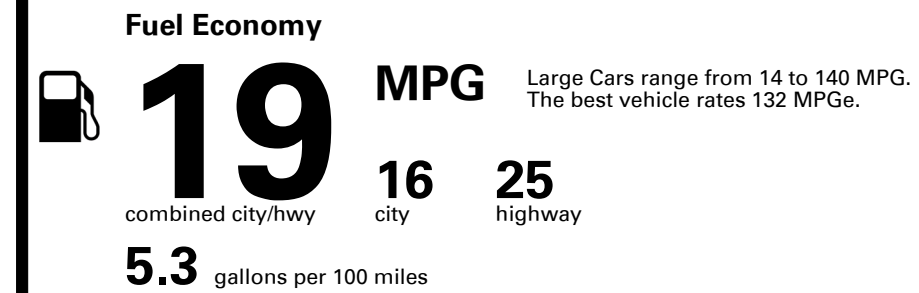

Manufacturer's Suggested Retail Price: \$65,750.00

ADDED FEATURES:

- *SAVILE SILVER(SSS) Paint \$575.00
- *Prestige Package (All Season Tires): \$6,000.00
 - 20-inch Sport Alloy Wheels
 - Rear Wheel Steering
 - Nappa Leather Seating Surfaces
 - Microfiber Suede Headliner & Pillars
 - Carbon Fiber Trim
 - 12.3" 3D Digital Instrument Cluster
 - Head-Up Display
 - Remote Smart Parking Assist
 - Parking Collision-Avoidance Assist - Reverse
 - Forward Attention Warning

EMISSIONS:
 This vehicle is certified to meet emission requirements in all 50 states

TOTAL PRICE: \$73,880.00

EPA DOT Fuel Economy and Environment

Gasoline Vehicle

You spend \$6,500
 more in fuel costs over 5 years compared to the average new vehicle.

Annual fuel cost \$2,900

Fuel Economy & Greenhouse Gas Rating (tailpipe only)

Smog Rating (tailpipe only)

This vehicle emits 465 grams CO₂ per mile. The best emits 0 grams per mile (tailpipe only). Producing and distributing fuel also create emissions; learn more at fueleconomy.gov.