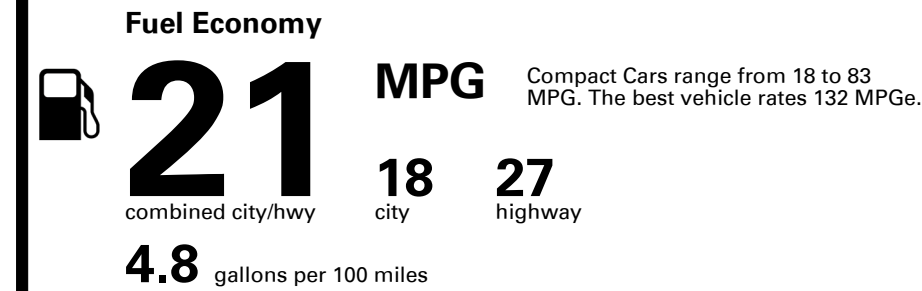

Manufacturer's Suggested Retail Price: $44,900.00

ADDED FEATURES:

- *VERBIER WHITE(NA3) Paint $1,500.00
- *Sport Advanced Package: $4,300.00
  - 19-inch Sport Alloy Wheels
  - Variable Exhaust Valve System
  - Dark Chrome Grille & Daylight Opening Trim
  - Sport Aluminum Trim
  - Wide Sunroof
  - Lexicon® Premium Audio
  - Ventilated Front Seats
  - Power Driver's Seat Bolster & Cushion Extension
  - Parking Distance Warning - Forward & Reverse
  - Wireless Device Charging
  - Genesis Digital Key
- *Sport Prestige Package: $4,400.00
  - Electronically Controlled Suspension
  - Brembo Braking System
  - Limited Slip Differential
  - Head-Up Display
  - Nappa Leather Seating Surfaces
  - Microfiber Suede Headliner & Pillars
  - Surround View Monitor / Blind-Spot View Monitor
  - Power Trunk
  - Heated Steering Wheel
  - *First Aid Kit $45.00

Inland Freight & Handling : $1,125.00

SOLD TO: CA721 SHIPPED TO: CA721
GENESIS OF SOUTH BAY
20433 HAWTHORNE BOULEVARD
TORRANCE CA 90503

VIN: KMTG54TE5PU119911	ENGINE: G6DPNA080861	EXTERIOR COLOR: VERBIER WHITE	INTERIOR/SEAT COLOR: SEVILLA RED/SEVILLA RED
MODEL: R0462R65	PORT OF ENTRY: HU	TRANSPORT: TRUCK	ACCESSORY WEIGHT: 8 lbs./ 4 kgs.

EMISSIONS:
This vehicle is certified to meet emission requirements in all 50 states

TOTAL PRICE: $56,270.00

EPA DOT Fuel Economy and Environment

Gasoline Vehicle

You spend $5,000 more in fuel costs over 5 years compared to the average new vehicle.

Annual fuel cost $2,600

Fuel Economy & Greenhouse Gas Rating (tailpipe only)

Smog Rating (tailpipe only)

This vehicle emits 433 grams CO₂ per mile. The best emits 0 grams per mile (tailpipe only). Producing and distributing fuel also create emissions; learn more at fueleconomy.gov.

Actual results will vary for many reasons, including driving conditions and how you drive and maintain your vehicle. The average new vehicle gets 28 MPG and costs $8,000 to fuel over 5 years. Cost estimates are based on 15,000 miles per year at $ 3.65 per gallon. MPGe is miles per gasoline gallon equivalent. Vehicle emissions are a significant cause of climate change and smog.

fueleconomy.gov

Calculate personalized estimates and compare vehicles

GOVERNMENT 5-STAR SAFETY RATINGS

This vehicle has not been rated by the government for overall vehicle score, frontal crash, side crash or rollover risk.

Source: National Highway Traffic Safety Administration (NHTSA).
www.safercar.gov or 1-888-327-4236

Manufacturer's suggested retail price includes manufacturer's recommended pre-delivery service. Gasoline license and title fees state and local taxes and dealer installed options and accessories are not included in the manufacturer's suggested retail price. This label has been affixed to this vehicle by Genesis Motor America, pursuant to the requirements of 15 U.S.C. 1231 et seq. which prohibits its removal or alteration prior to delivery to the ultimate purchaser.

PARTS CONTENT INFORMATION

FOR VEHICLES IN THIS CARLINE: U.S./CANADIAN PARTS CONTENT: 3 %

MAJOR SOURCES OF FOREIGN PARTS CONTENT: KOREA: 90 %

FOR THIS VEHICLE: FINAL ASSEMBLY POINT: ULSAN, KOREA

COUNTRY OF ORIGIN:

ENGINE: KOREA TRANSMISSION: KOREA

Note: Parts content does not include final assembly, distribution, or other non-parts costs.