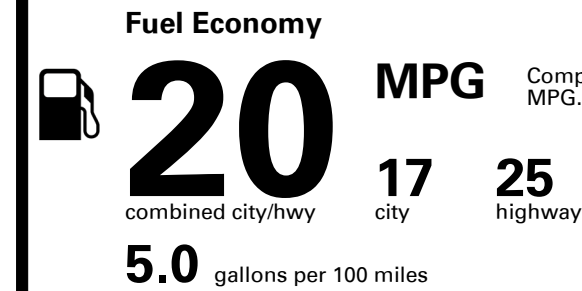

TOTAL PRICE: \$55,495.00

EPA DOT Fuel Economy and Environment

Gasoline Vehicle

Compact Cars range from 17 to 116 MPG. The best vehicle rates 146 MPGe.

You spend \$7,000
more in fuel costs over 5 years
compared to the average new vehicle.

Annual fuel cost \$3,100

Fuel Economy & Greenhouse Gas Rating (tailpipe only)

Smog Rating (tailpipe only)

This vehicle emits 449 grams CO₂ per mile. The best emits 0 grams per mile (tailpipe only). Producing and distributing fuel also create emissions; learn more at fueleconomy.gov.