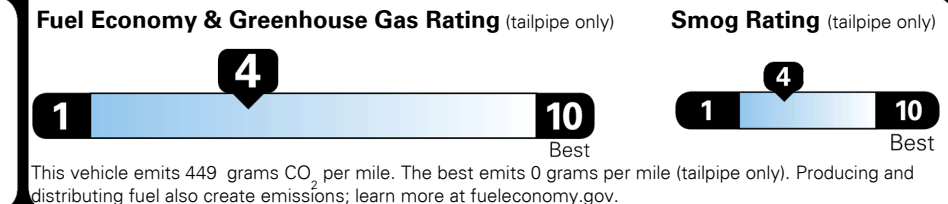

Additional Standard Features

- Carpeted Floor Mats

Full Tank of Gas

GENESIS WARRANTY

- 5-year / 60,000-mile New Vehicle Warranty*
- 10-year / 100,000-mile Powertrain Warranty*
- 7-year / Unlimited-mile Anti-perforation Warranty*
- Limited warranties, see dealer for details

Manufacturer's Suggested Retail Price: $53,600.00

ADDED FEATURES:

- *UYUNI WHITE(UYH) Paint $650.00
- **Accessories**
- *Cargo Blocks $40.00
- *Reversible Cargo Tray $195.00
- *First Aid Kit $65.00
- *Mudguards $170.00
- *NFC Key Card $30.00

SOLD TO: CA721 SHIPPED TO: CA721
GENESIS OF SOUTH BAY
3215 PACIFIC COAST HIGHWAY
TORRANCE CA 90505

VIN: KMTG44SE6TU173491	EXTERIOR COLOR: UYUNI WHITE	INTERIOR/SEAT COLOR: FOG GRAY TWO TONE/FOG
MODEL: R0472R65	PORT OF ENTRY: HU	TRANSPORT: TRUCK
EMISSIONS: This vehicle is certified to meet emission requirements in all 50 states		ACCESSORY WEIGHT: 11 lbs./ 5 kgs.

Inland Freight & Handling : $1,395.00

TOTAL PRICE: $56,145.00

EPA DOT Fuel Economy and Environment

Gasoline Vehicle

Fuel Economy

20 MPG
combined city/hwy

17 city
25 highway

5.0 gallons per 100 miles

Compact Cars range from 17 to 116 MPG. The best vehicle rates 146 MPGe.

You spend $7,000
more in fuel costs over 5 years compared to the average new vehicle.

Annual fuel cost $3,100

Actual results will vary for many reasons, including driving conditions and how you drive and maintain your vehicle. The average new vehicle gets 29 MPG and costs $8,500 to fuel over 5 years. Cost estimates are based on 15,000 miles per year at $ 4.15 per gallon. MPGe is miles per gasoline gallon equivalent. Vehicle emissions are a significant cause of climate change and smog.

fueleconomy.gov
Calculate personalized estimates and compare vehicles

GOVERNMENT 5-STAR SAFETY RATINGS

This vehicle has not been rated by the government for overall vehicle score, frontal crash, side crash or rollover risk.

Source: National Highway Traffic Safety Administration (NHTSA).
www.safercar.gov or 1-888-327-4236

Manufacturer's suggested retail price includes manufacturer's recommended pre-delivery service. Gasoline license and title fees state and local taxes and dealer installed options and accessories are not included in the manufacturer's suggested retail price. This label has been affixed to this vehicle by Genesis Motor America, pursuant to the requirements of 15 U.S.C. 1231 et seq. which prohibits its removal or alteration prior to delivery to the ultimate purchaser.

PARTS CONTENT INFORMATION

FOR VEHICLES IN THIS CARLINE: U.S./CANADIAN PARTS CONTENT: 5 %

MAJOR SOURCES OF FOREIGN PARTS CONTENT: KOREA: 80 %

FOR THIS VEHICLE: FINAL ASSEMBLY POINT: ULSAN, KOREA

COUNTRY OF ORIGIN:

ENGINE: KOREA TRANSMISSION: KOREA

Note: Parts content does not include final assembly, distribution, or other non-parts costs.