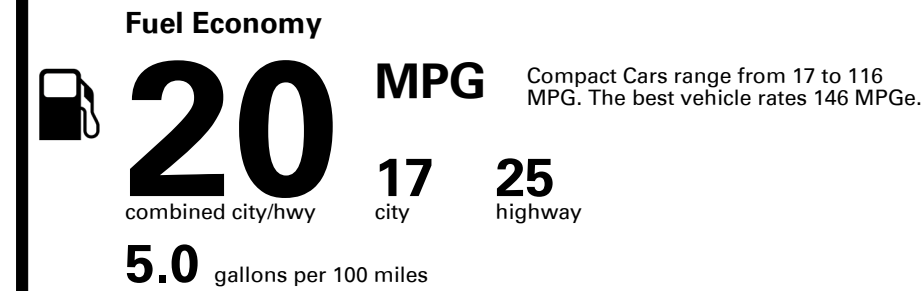

Inland Freight & Handling : \$1,395.00

TOTAL PRICE: \$56,145.00

EPA DOT Fuel Economy and Environment

Gasoline Vehicle

You spend \$7,000
 more in fuel costs over 5 years compared to the average new vehicle.