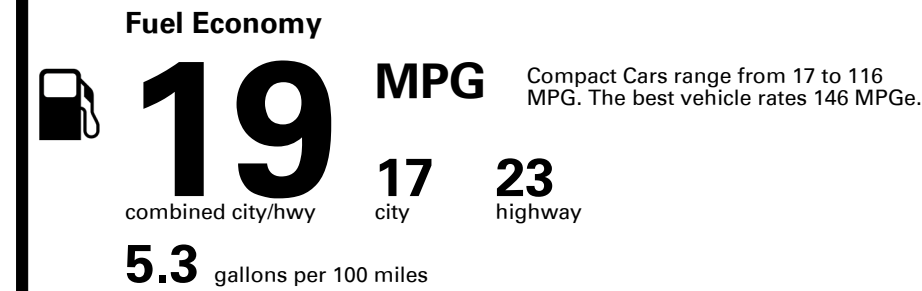

Inland Freight & Handling : \$1,395.00

TOTAL PRICE: \$60,430.00

EPA DOT Fuel Economy and Environment

Gasoline Vehicle

You spend \$8,000
 more in fuel costs over 5 years compared to the average new vehicle.