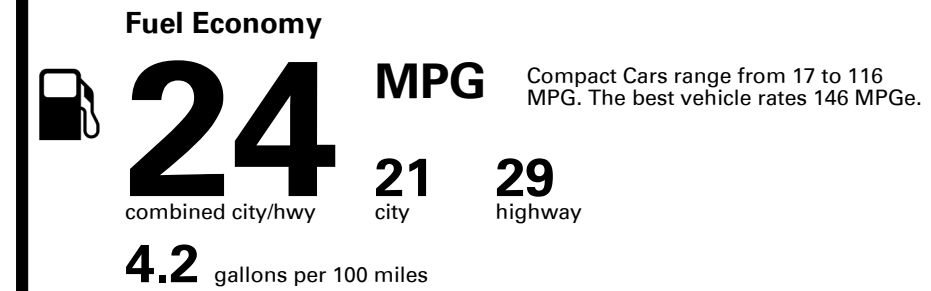

TOTAL PRICE: \$50,220.00

EPA DOT Fuel Economy and Environment

Gasoline Vehicle

You spend \$4,500
more in fuel costs over 5 years compared to the average new vehicle.

Annual fuel cost \$2,600

Fuel Economy & Greenhouse Gas Rating (tailpipe only)