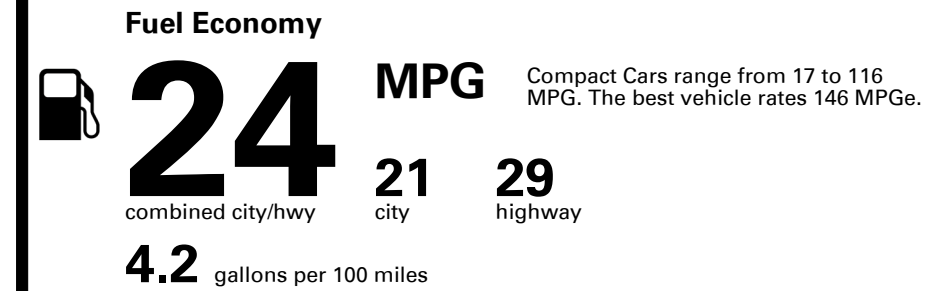

EMISSIONS:
 This vehicle is certified to meet emission requirements in all 50 states

Inland Freight & Handling : \$1,350.00

TOTAL PRICE: \$50,260.00

EPA DOT Fuel Economy and Environment

Gasoline Vehicle

You spend \$4,500
 more in fuel costs over 5 years compared to the average new vehicle.

Annual fuel cost \$2,600

Fuel Economy & Greenhouse Gas Rating (tailpipe only)

Smog Rating (tailpipe only)

This vehicle emits 373 grams CO₂ per mile. The best emits 0 grams per mile (tailpipe only). Producing and distributing fuel also create emissions; learn more at fueleconomy.gov.