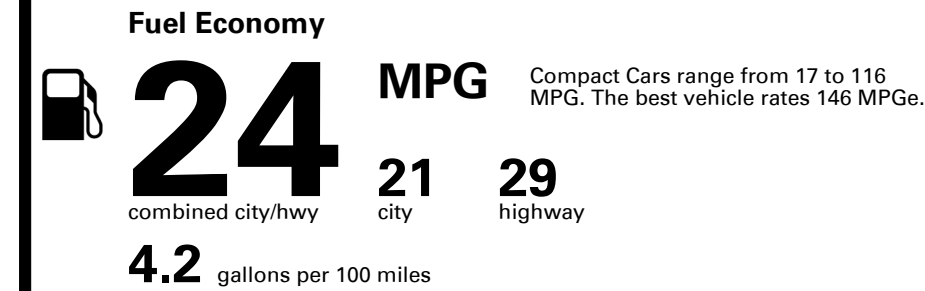

PRESTIGE FEATURES

- Aluminum Trim
- Wide Sunroof
- Parking Distance Warning
- Power-Folding Outside Mirrors w/ Genesis Logo Puddle Lamps
- Leather Seating Surfaces
- Power Front Passenger Seat w/ Power Lumbar
- Integrated Memory System
- Ventilated Front Seats
- Lexicon® Premium Audio
- Wireless Phone Charger
- Surround View Monitor / Blind Spot Monitor

Additional Standard Features

- Carpeted Floor Mats

Full Tank of Gas

GENESIS WARRANTY

- 5-year / 60,000-mile New Vehicle Warranty*
- 10-year / 100,000-mile Powertrain Warranty*
- 7-year / Unlimited-mile Anti-perforation Warranty*
- Limited warranties, see dealer for details

Manufacturer's Suggested Retail Price: $48,450.00

ADDED FEATURES:

- *MAKALU GRAY(NCM) Paint $650.00

Accessories

- *Reversible Cargo Tray $195.00
- *Roadside Assistance Kit $105.00
- *First Aid Kit $65.00
- *Mudguards $170.00

SOLD TO: CA721
GENESIS OF SOUTH BAY
3215 PACIFIC COAST HIGHWAY
TORRANCE CA 90505

SHIPPED TO: CA721

Inland Freight & Handling : $1,395.00

VIN: KMTG24SC0TU174138	EXTERIOR COLOR: MAKALU GRAY	INTERIOR/SEAT COLOR: VANILLA BEIGE/VANILLA
MODEL: R0442R45	PORT OF ENTRY: HU	TRANSPORT: TRUCK
EMISSIONS: This vehicle is certified to meet emission requirements in all 50 states		ACCESSORY WEIGHT: 15 lbs./ 7 kgs.

TOTAL PRICE: $51,030.00

EPA DOT Fuel Economy and Environment

Gasoline Vehicle

You spend $4,500
more in fuel costs over 5 years compared to the average new vehicle.

Annual fuel cost $2,600

Fuel Economy & Greenhouse Gas Rating (tailpipe only)

Smog Rating (tailpipe only)

This vehicle emits 373 grams CO₂ per mile. The best emits 0 grams per mile (tailpipe only). Producing and distributing fuel also create emissions; learn more at fueleconomy.gov.

Actual results will vary for many reasons, including driving conditions and how you drive and maintain your vehicle. The average new vehicle gets 29 MPG and costs $8,500 to fuel over 5 years. Cost estimates are based on 15,000 miles per year at $ 4.15 per gallon. MPGe is miles per gasoline gallon equivalent. Vehicle emissions are a significant cause of climate change and smog.

fueleconomy.gov

Calculate personalized estimates and compare vehicles

GOVERNMENT 5-STAR SAFETY RATINGS

This vehicle has not been rated by the government for overall vehicle score, frontal crash, side crash or rollover risk.

Source: National Highway Traffic Safety Administration (NHTSA).
www.safercar.gov or 1-888-327-4236

Manufacturer's suggested retail price includes manufacturer's recommended pre-delivery service. Gasoline license and title fees state and local taxes and dealer installed options and accessories are not included in the manufacturer's suggested retail price. This label has been affixed to this vehicle by Genesis Motor America, pursuant to the requirements of 15 U.S.C. 1231 et seq. which prohibits its removal or alteration prior to delivery to the ultimate purchaser.

PARTS CONTENT INFORMATION

FOR VEHICLES IN THIS CARLINE:	U.S./CANADIAN PARTS CONTENT:	5 %
MAJOR SOURCES OF FOREIGN PARTS CONTENT:	KOREA: 80 %	
FOR THIS VEHICLE:	FINAL ASSEMBLY POINT:	ULSAN, KOREA
	COUNTRY OF ORIGIN:	
ENGINE: KOREA	TRANSMISSION: KOREA	

Note: Parts content does not include final assembly, distribution, or other non-parts costs.