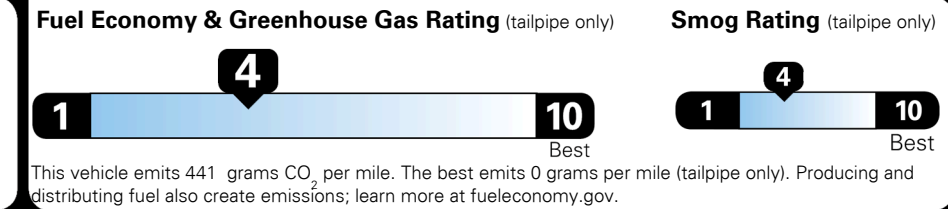

TOTAL PRICE: \$108,295.00

63 A 0706KGLOVI

EPA DOT Fuel Economy and Environment

Gasoline Vehicle

You spend \$7,000 more in fuel costs over 5 years compared to the average new vehicle.

Annual fuel cost \$3,100