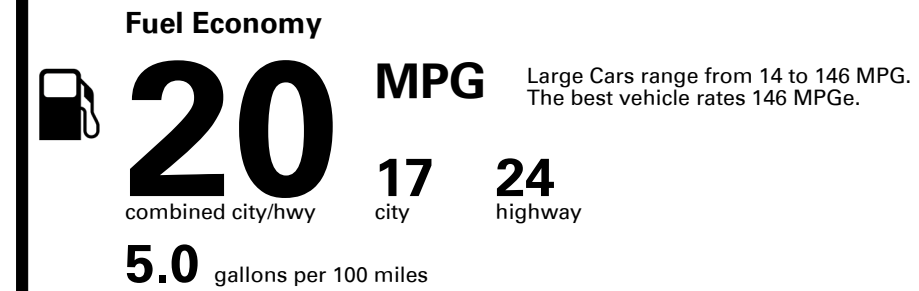

TOTAL PRICE: \$108,295.00

63 A 0706KGLOVI

EPA DOT Fuel Economy and Environment

Gasoline Vehicle

You spend \$7,000 more in fuel costs over 5 years compared to the average new vehicle.

Annual fuel cost \$3,100