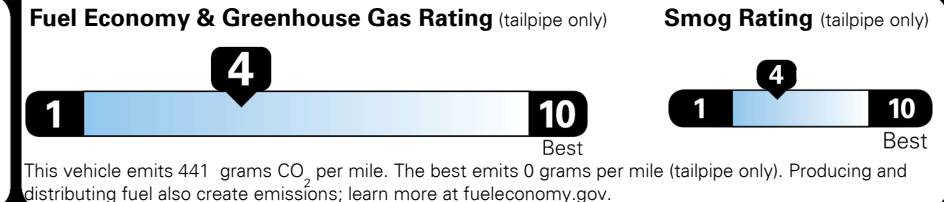

Full Tank of Gas

GENESIS WARRANTY

- 5-year/60,000-mile New Vehicle Warranty*
- 10-year/100,000-mile Powertrain Warranty*
- 7-year/Unlimited-mile Anti-perforation Warranty*
- Limited warranties, see dealer for details

Manufacturer's Suggested Retail Price: $103,000.00

ADDED FEATURES:

- *SAVILE SILVER(SSS) Paint $650.00
- Accessories
- *Cargo Mat $200.00
- *First Aid Kit $65.00
- *NFC Card $30.00

SOLD TO: CA721 SHIPPED TO: CA721
GENESIS OF SOUTH BAY
3215 PACIFIC COAST HIGHWAY
TORRANCE CA 90505

VIN: KMTFC4SDXTU060701	EXTERIOR COLOR: SAVILE SILVER	INTERIOR/SEAT COLOR: BORDEAUX
MODEL: T1462A65	PORT OF ENTRY: HU	TRANSPORT: TRUCK
EMISSIONS: This vehicle is certified to meet emission requirements in all 50 states		ACCESSORY WEIGHT: 9 lbs./ 4 kgs.

Inland Freight & Handling : $1,495.00

TOTAL PRICE: $105,440.00

44 A 0566KGLOVI

EPA DOT Fuel Economy and Environment

Gasoline Vehicle

Fuel Economy

20 MPG
combined city/hwy

17 city 24 highway

5.0 gallons per 100 miles

Large Cars range from 14 to 146 MPG. The best vehicle rates 146 MPGe.

You spend $7,000
more in fuel costs over 5 years compared to the average new vehicle.

Annual fuel cost $3,100

Actual results will vary for many reasons, including driving conditions and how you drive and maintain your vehicle. The average new vehicle gets 29 MPG and costs $8,500 to fuel over 5 years. Cost estimates are based on 15,000 miles per year at $ 4.15 per gallon. MPGe is miles per gasoline gallon equivalent. Vehicle emissions are a significant cause of climate change and smog.

fueleconomy.gov
Calculate personalized estimates and compare vehicles

GOVERNMENT 5-STAR SAFETY RATINGS

This vehicle has not been rated by the government for overall vehicle score, frontal crash, side crash or rollover risk.

Source: National Highway Traffic Safety Administration (NHTSA).
www.safercar.gov or 1-888-327-4236

Manufacturer's suggested retail price includes manufacturer's recommended pre-delivery service. Gasoline license and title fees state and local taxes and dealer installed options and accessories are not included in the manufacturer's suggested retail price. This label has been affixed to this vehicle by Genesis Motor America, pursuant to the requirements of 15 U.S.C. 1231 et seq. which prohibits its removal or alteration prior to delivery to the ultimate purchaser.

PARTS CONTENT INFORMATION

FOR VEHICLES IN THIS CARLINE: U.S./CANADIAN PARTS CONTENT: 2 %
MAJOR SOURCES OF FOREIGN PARTS CONTENT: KOREA: 85 %
FOR THIS VEHICLE: FINAL ASSEMBLY POINT: ULSAN, KOREA
COUNTRY OF ORIGIN:

ENGINE: KOREA TRANSMISSION: KOREA
Note: Parts content does not include final assembly, distribution, or other non-parts costs.