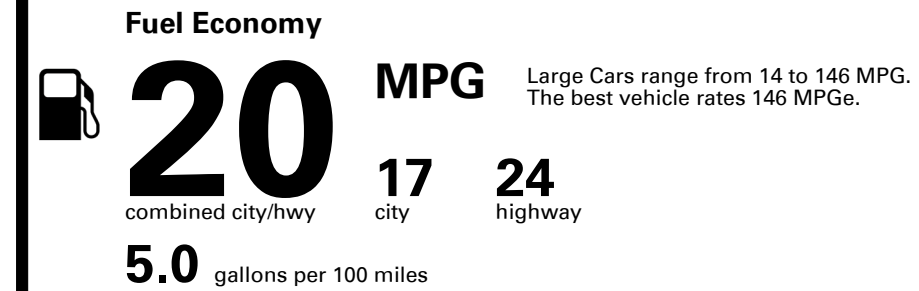

Inland Freight & Handling : \$1,495.00

TOTAL PRICE: \$105,480.00

EPA DOT Fuel Economy and Environment

Gasoline Vehicle

You spend \$7,000
 more in fuel costs over 5 years compared to the average new vehicle.