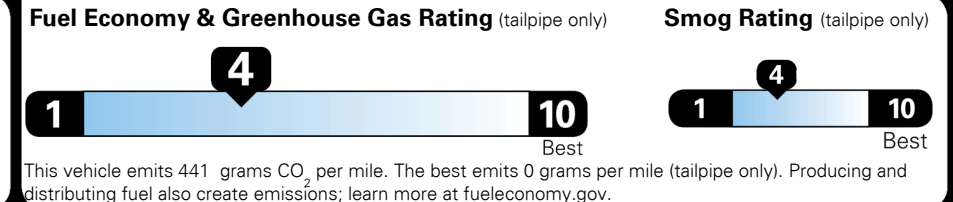

Actual results will vary for many reasons, including driving conditions and how you drive and maintain your vehicle. The average new vehicle gets 29 MPG and costs $8,500 to fuel over 5 years. Cost estimates are based on 15,000 miles per year at $ 4.15 per gallon. MPGe is miles per gasoline gallon equivalent. Vehicle emissions are a significant cause of climate change and smog.

fueleconomy.gov
Calculate personalized estimates and compare vehicles

GOVERNMENT 5-STAR SAFETY RATINGS

This vehicle has not been rated by the government for overall vehicle score, frontal crash, side crash or rollover risk.

Source: National Highway Traffic Safety Administration (NHTSA).
www.safercar.gov or 1-888-327-4236

Manufacturer's suggested retail price includes manufacturer's recommended pre-delivery service. Gasoline license and title fees state and local taxes and dealer installed options and accessories are not included in the manufacturer's suggested retail price. This label has been affixed to this vehicle by Genesis Motor America, pursuant to the requirements of 15 U.S.C. 1231 et seq. which prohibits its removal or alteration prior to delivery to the ultimate purchaser.

PARTS CONTENT INFORMATION

FOR VEHICLES IN THIS CARLINE: U.S./CANADIAN PARTS CONTENT: 2 %
MAJOR SOURCES OF FOREIGN PARTS CONTENT: KOREA: 85 %
FOR THIS VEHICLE: FINAL ASSEMBLY POINT: ULSAN, KOREA
COUNTRY OF ORIGIN:
ENGINE: KOREA TRANSMISSION: KOREA
Note: Parts content does not include final assembly, distribution, or other non-parts costs.