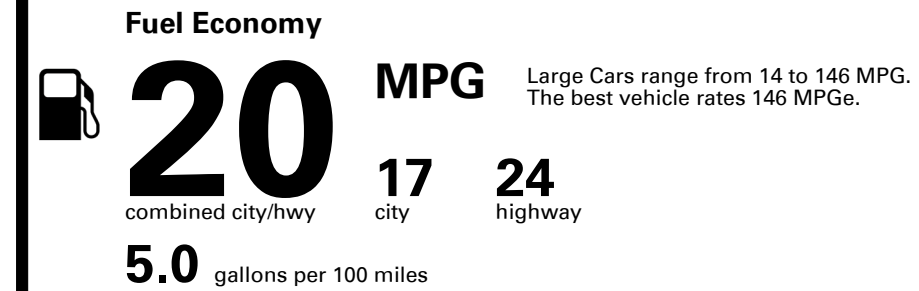

## EPA DOT Fuel Economy and Environment

Gasoline Vehicle

**You spend \$7,000**  
 more in fuel costs over 5 years compared to the average new vehicle.

**Annual fuel cost \$3,100**

Actual results will vary for many reasons, including driving conditions and how you drive and maintain your vehicle. The average new vehicle gets 29 MPG and costs \$8,500 to fuel over 5 years. Cost estimates are based on 15,000 miles per year at \$ 4.15 per gallon. MPG is miles per gasoline gallon equivalent. Vehicle emissions are a significant cause of climate change and smog.