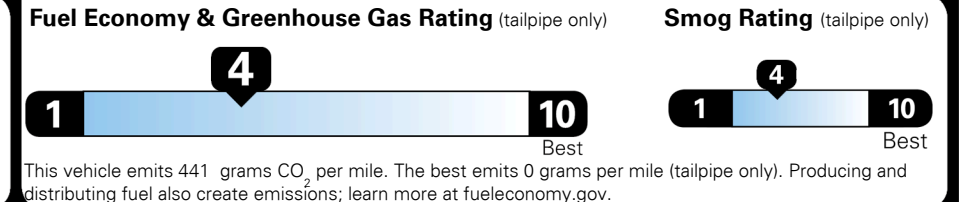

## EPA DOT Fuel Economy and Environment

Gasoline Vehicle

**You spend \$7,000**  
 more in fuel costs over 5 years compared to the average new vehicle.

**Annual fuel cost \$3,100**

Actual results will vary for many reasons, including driving conditions and how you drive and maintain your vehicle. The average new vehicle gets 29 MPG and costs \$8,500 to fuel over 5 years. Cost estimates are based on 15,000 miles per year at \$ 4.15 per gallon. MPG is miles per gasoline gallon equivalent. Vehicle emissions are a significant cause of climate change and smog.