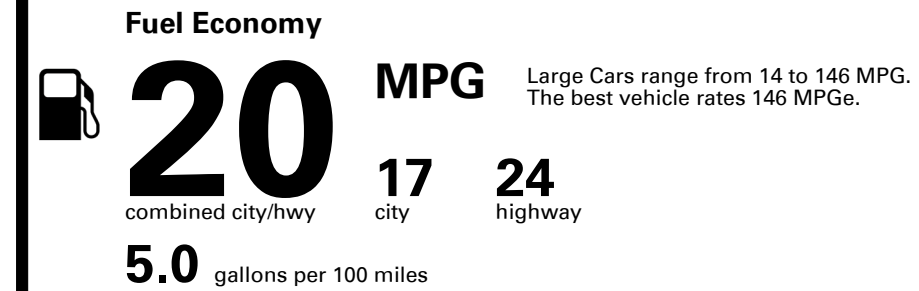

Inland Freight & Handling : \$1,495.00

TOTAL PRICE: \$105,440.00

EPA DOT Fuel Economy and Environment

Gasoline Vehicle

You spend \$7,000
 more in fuel costs over 5 years compared to the average new vehicle.

Annual fuel cost \$3,100

Fuel Economy & Greenhouse Gas Rating (tailpipe only)

Smog Rating (tailpipe only)

This vehicle emits 441 grams CO₂ per mile. The best emits 0 grams per mile (tailpipe only). Producing and distributing fuel also create emissions; learn more at fueleconomy.gov.