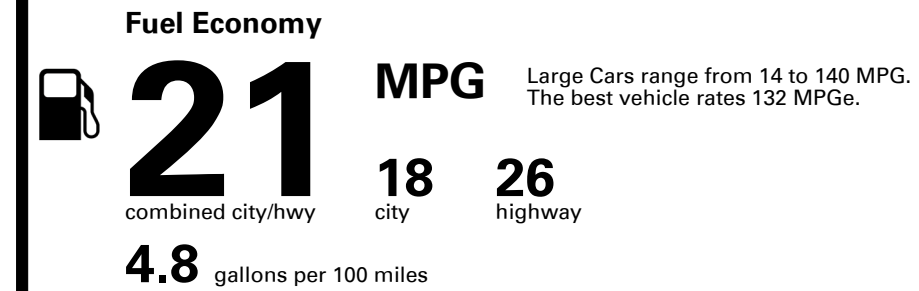

## EPA DOT Fuel Economy and Environment

Gasoline Vehicle

**You spend \$5,000**  
**more in fuel costs over 5 years**  
compared to the average new vehicle.

**Annual fuel cost \$2,600**

**Fuel Economy & Greenhouse Gas Rating** (tailpipe only)