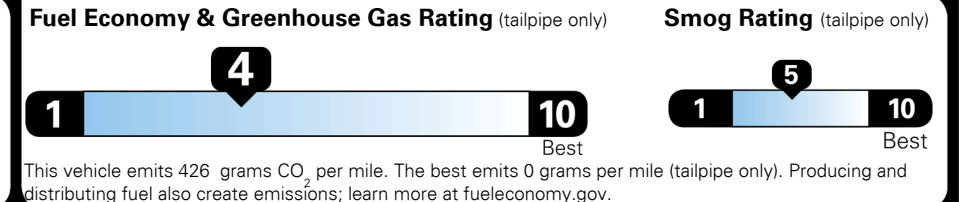

Additional Standard Features

- Carpeted Floor Mats

Full Tank of Gas

GENESIS WARRANTY

- 5-year/60,000-mile New Vehicle Warranty*
- 10-year/100,000-mile Powertrain Warranty*
- 7-year/Unlimited-mile Anti-perforation Warranty*
- Limited warranties, see dealer for details

Manufacturer's Suggested Retail Price: $88,400.00

ADDED FEATURES:

- *MAUI BLACK(HBK) Paint $575.00

SOLD TO: CA739   **SHIPPED TO: CA739**
GENESIS SANTA MONICA
1100 SANTA MONICA BLVD
SANTA MONICA CA 90401

VIN: KMTFB4SD1PU017972	ENGINE: G6DSMA768924	EXTERIOR COLOR: MAUI BLACK	INTERIOR/SEAT COLOR: OBSIDIAN BLACK/OBSIDIAN
MODEL: T1422A65	PORT OF ENTRY: HU	TRANSPORT: TRUCK	ACCESSORY WEIGHT: 2 lbs./ 1 kgs.

EMISSIONS:
This vehicle is certified to meet emission requirements in all 50 states

Inland Freight & Handling : $1,095.00

TOTAL PRICE: $90,070.00

321 A 2833KGRAND 1

EPA DOT Fuel Economy and Environment

Gasoline Vehicle

Fuel Economy

21 MPG
combined city/hwy

18 MPG
city

26 MPG
highway

4.8 gallons per 100 miles

Large Cars range from 14 to 131 MPG. The best vehicle rates 132 MPGe.

You spend $5,000
more in fuel costs over 5 years
compared to the average new vehicle.

Annual fuel cost $2,600

Actual results will vary for many reasons, including driving conditions and how you drive and maintain your vehicle. The average new vehicle gets 28 MPG and costs $8,000 to fuel over 5 years. Cost estimates are based on 15,000 miles per year at $ 3.65 per gallon. MPGe is miles per gasoline gallon equivalent. Vehicle emissions are a significant cause of climate change and smog.

fueleconomy.gov
Calculate personalized estimates and compare vehicles

Smartphone QR Code

GOVERNMENT 5-STAR SAFETY RATINGS

This vehicle has not been rated by the government for overall vehicle score, frontal crash, side crash or rollover risk.

Source: National Highway Traffic Safety Administration (NHTSA).
www.safercar.gov or 1-888-327-4236

Manufacturer's suggested retail price includes manufacturer's recommended pre-delivery service. Gasoline license and title fees state and local taxes and dealer installed options and accessories are not included in the manufacturer's suggested retail price. This label has been affixed to this vehicle by Genesis Motor America, pursuant to the requirements of 15 U.S.C. 1231 et seq. which prohibits its removal or alteration prior to delivery to the ultimate purchaser.

Scan this QR code for general model information and options

PARTS CONTENT INFORMATION

FOR VEHICLES IN THIS CARLINE: U.S./CANADIAN PARTS CONTENT: 2 %

MAJOR SOURCES OF FOREIGN PARTS CONTENT: KOREA: 85 %

FOR THIS VEHICLE: FINAL ASSEMBLY POINT: ULSAN, KOREA

COUNTRY OF ORIGIN:

ENGINE: KOREA   TRANSMISSION: KOREA

Note: Parts content does not include final assembly, distribution, or other non-parts costs.