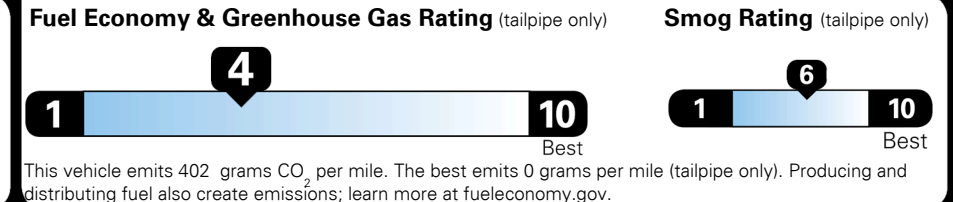

EPA DOT Fuel Economy and Environment

Gasoline Vehicle

Fuel Economy

22 MPG
combined city/hwy

20 MPG
city

26 MPG
highway

Small SUVs range from 14 to 125 MPG. The best vehicle rates 146 MPG.

4.5 gallons per 100 miles

You spend $5,750
more in fuel costs over 5 years compared to the average new vehicle.

Annual fuel cost $2,850