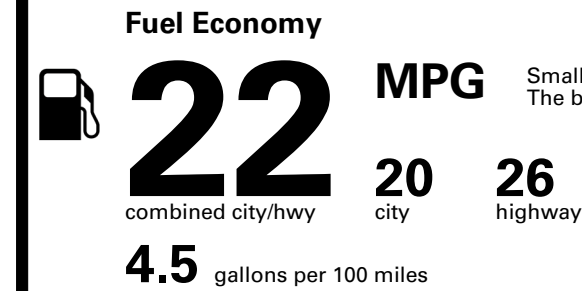

Inland Freight & Handling : \$1,495.00

TOTAL PRICE: \$62,980.00

EPA DOT Fuel Economy and Environment

Gasoline Vehicle

Small SUVs range from 14 to 125 MPG. The best vehicle rates 146 MPGe.

You spend \$5,750
more in fuel costs over 5 years
compared to the average new vehicle.