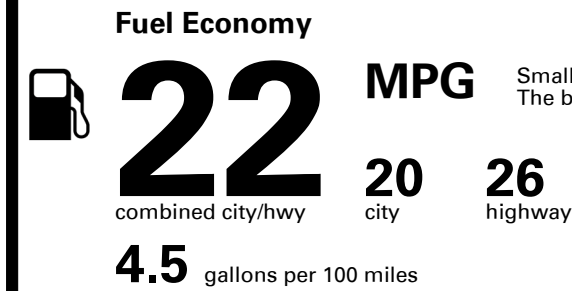

SOLD TO: CA721
GENESIS OF SOUTH BAY
3215 PACIFIC COAST HIGHWAY
TORRANCE CA 90505

SHIPPED TO: CA721

Inland Freight & Handling : \$1,495.00

VIN: 5NMMFDTB7TH064738	EXTERIOR COLOR: CERES BLUE	INTERIOR/SEAT COLOR: ULTRAMARINE
MODEL: U0452A45	PORT OF ENTRY: MA	TRANSPORT: TRUCK
EMISSIONS: This vehicle is certified to meet emission requirements in all 50 states		ACCESSORY WEIGHT: 17 lbs./ 8 kgs.

TOTAL PRICE: \$62,850.00

EPA DOT Fuel Economy and Environment

Gasoline Vehicle

Small SUVs range from 14 to 125 MPG. The best vehicle rates 146 MPGe.

You spend \$5,750
more in fuel costs over 5 years
compared to the average new vehicle.