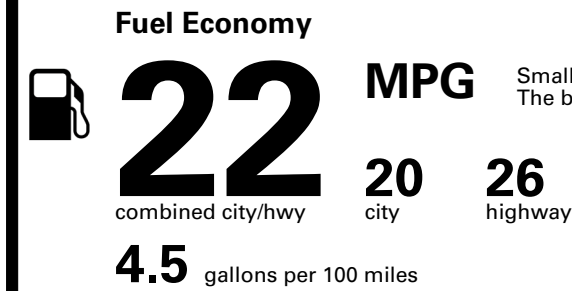

· *NFC Key Card \$30.00

SOLD TO: CA721 SHIPPED TO: CA721
GENESIS OF SOUTH BAY
3215 PACIFIC COAST HIGHWAY
TORRANCE CA 90505

Inland Freight & Handling : \$1,495.00

VIN: 5NMMFDTB6TH068358	EXTERIOR COLOR: SAVILE SILVER	INTERIOR/SEAT COLOR: SEVILLA RED/OBSIDIAN
MODEL: 7S5AAL9GW5A5	PORT OF ENTRY: MA	TRANSPORT: TRUCK
EMISSIONS: This vehicle is certified to meet emission requirements in all 50 states		ACCESSORY WEIGHT: 80 lbs./ 36 kgs.

TOTAL PRICE: \$62,980.00

124 A 1

EPA DOT Fuel Economy and Environment

Gasoline Vehicle

Small SUVs range from 14 to 125 MPG. The best vehicle rates 146 MPGe.

You spend \$5,750
more in fuel costs over 5 years
compared to the average new vehicle.