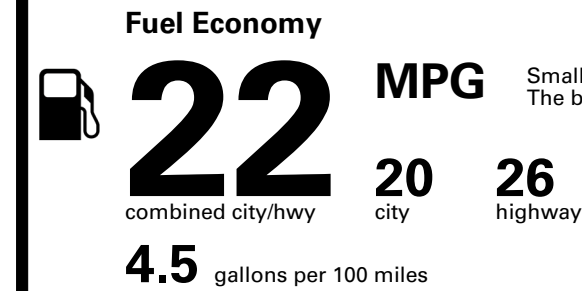

Inland Freight & Handling : \$1,495.00

TOTAL PRICE: \$62,865.00

EPA DOT Fuel Economy and Environment

Gasoline Vehicle

Small SUVs range from 14 to 125 MPG. The best vehicle rates 146 MPGe.

You spend \$5,750
 more in fuel costs over 5 years compared to the average new vehicle.