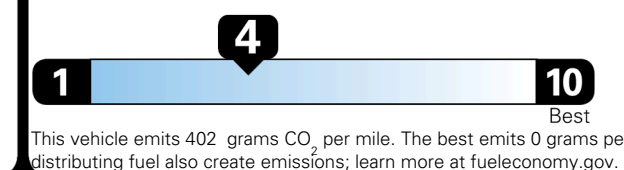

## EPA DOT Fuel Economy and Environment

Gasoline Vehicle

**Fuel Economy**

**22** MPG  
combined city/hwy

**20** MPG  
city

**26** MPG  
highway

Small SUVs range from 14 to 125 MPG. The best vehicle rates 146 MPGe.

**4.5** gallons per 100 miles

**You spend \$5,750**  
more in fuel costs over 5 years compared to the average new vehicle.

**Annual fuel cost \$2,850**

**Fuel Economy & Greenhouse Gas Rating** (tailpipe only)