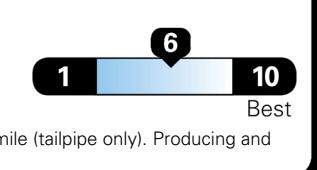

Actual results will vary for many reasons, including driving conditions and how you drive and maintain your vehicle. The average new vehicle gets 29 MPG and costs $8,500 to fuel over 5 years. Cost estimates are based on 15,000 miles per year at $ 4.15 per gallon. MPGe is miles per gasoline gallon equivalent. Vehicle emissions are a significant cause of climate change and smog.

fueleconomy.gov

Calculate personalized estimates and compare vehicles