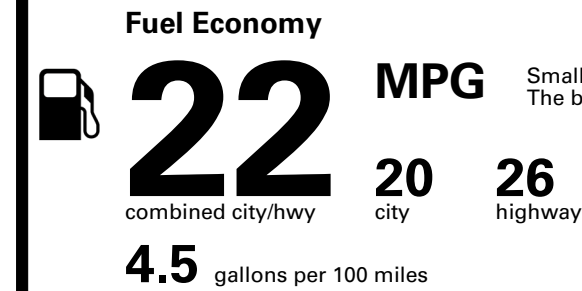

TOTAL PRICE: \$62,980.00

EPA DOT Fuel Economy and Environment

Gasoline Vehicle

Small SUVs range from 14 to 125 MPG. The best vehicle rates 146 MPGe.

You spend \$5,750
more in fuel costs over 5 years
compared to the average new vehicle.