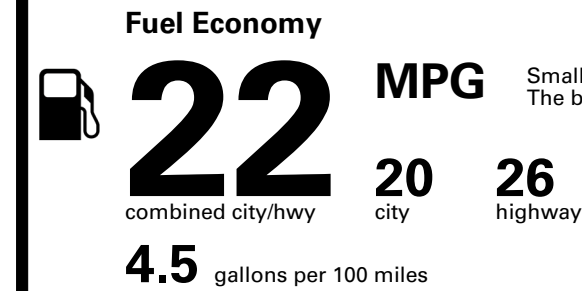

TOTAL PRICE: \$62,850.00

Inland Freight & Handling : \$1,495.00

EPA DOT Fuel Economy and Environment

Gasoline Vehicle

Small SUVs range from 14 to 125 MPG. The best vehicle rates 146 MPGe.

You spend \$5,750
more in fuel costs over 5 years
 compared to the average new vehicle.