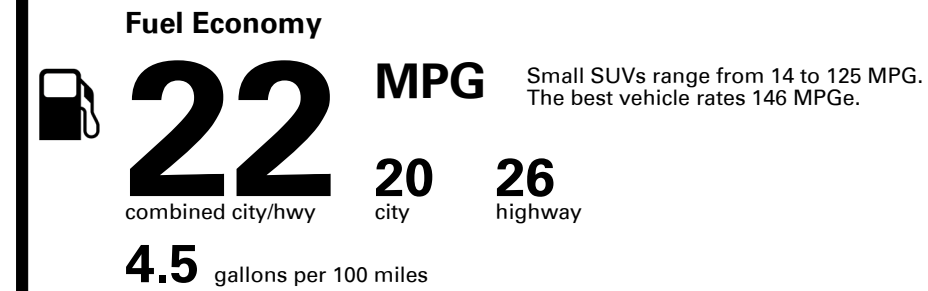

SOLD TO: CA721
GENESIS OF SOUTH BAY
3215 PACIFIC COAST HIGHWAY
TORRANCE CA 90505

SHIPPED TO: CA721

Inland Freight & Handling : \$1,495.00

VIN: 5NMMFDTB1TH065500	EXTERIOR COLOR: SAVILE SILVER	INTERIOR/SEAT COLOR: ULTRAMARINE
MODEL: U0452A45	PORT OF ENTRY: MA	TRANSPORT: TRUCK
EMISSIONS: This vehicle is certified to meet emission requirements in all 50 states		ACCESSORY WEIGHT: 80 lbs./ 36 kgs.

TOTAL PRICE: \$62,980.00

EPA DOT Fuel Economy and Environment

Gasoline Vehicle

You spend \$5,750
more in fuel costs over 5 years
compared to the average new vehicle.

Annual fuel cost \$2,850

Fuel Economy & Greenhouse Gas Rating (tailpipe only)