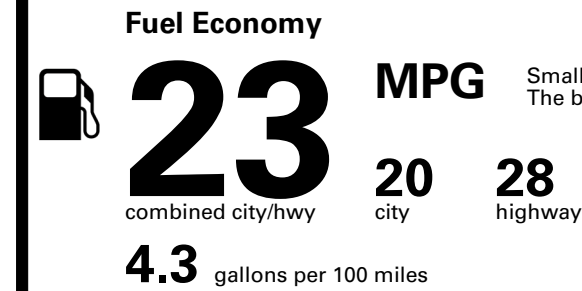

EMISSIONS:
This vehicle is certified to meet emission requirements in all 50 states

Inland Freight & Handling : \$1,495.00

TOTAL PRICE: \$59,485.00

103 A 1

EPA DOT Fuel Economy and Environment

Gasoline Vehicle

Small SUVs range from 14 to 125 MPG. The best vehicle rates 146 MPGe.

You spend \$5,000
more in fuel costs over 5 years
compared to the average new vehicle.

Annual fuel cost \$2,700

Fuel Economy & Greenhouse Gas Rating (tailpipe only)