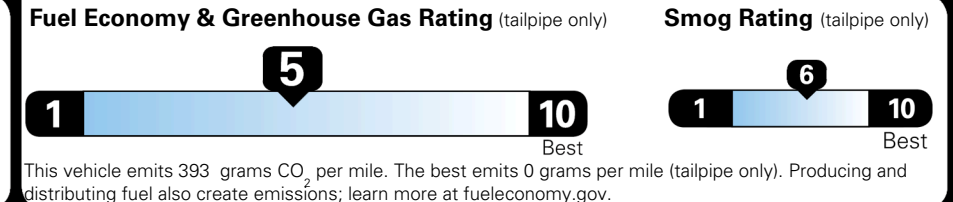

Inland Freight & Handling : \$1,495.00

TOTAL PRICE: \$59,460.00

EPA DOT Fuel Economy and Environment

Gasoline Vehicle

Fuel Economy

23 MPG
combined city/hwy

20 city
28 highway

4.3 gallons per 100 miles

Small SUVs range from 14 to 125 MPG. The best vehicle rates 146 MPGe.

You spend \$5,000
more in fuel costs over 5 years compared to the average new vehicle.

Annual fuel cost \$2,700

Actual results will vary for many reasons, including driving conditions and how you drive and maintain your vehicle. The average new vehicle gets 29 MPG and costs \$8,500 to fuel over 5 years. Cost estimates are based on 15,000 miles per year at \$ 4.15 per gallon. MPGe is miles per gasoline gallon equivalent. Vehicle emissions are a significant cause of climate change and smog.