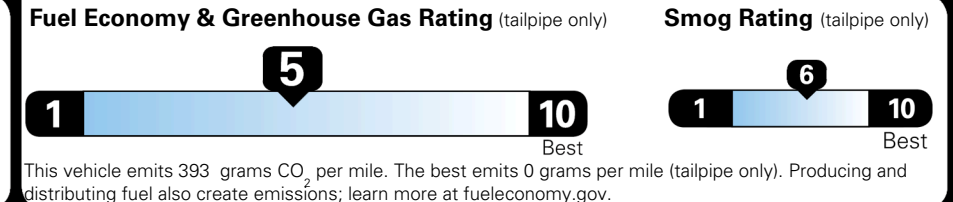

ADDITIONAL STANDARD FEATURES

- Carpeted Floor Mats

Full Tank of Gas

GENESIS WARRANTY

- 5-year / 60,000-mile New Vehicle Warranty*
- 10-year / 100,000-mile Powertrain Warranty*
- 7-year / Unlimited-mile Anti-perforation Warranty*
- * Limited warranties, see dealer for details

Manufacturer's Suggested Retail Price: $51,885.00

ADDED FEATURES:

- *CERES BLUE(ASA) Paint $650.00
- **Accessories**
- *Cargo Cover $215.00
- *Mudguards $170.00
- *First Aid Kit $65.00
- *Cargo Net $55.00
- *Film, Door Pocket $50.00
- *Cargo Blocks $40.00

SOLD TO: CA721
GENESIS OF SOUTH BAY
3215 PACIFIC COAST HIGHWAY
TORRANCE CA 90505

SHIPPED TO: CA721

VIN: 5NMMADTB9TH068546	EXTERIOR COLOR: CERES BLUE	INTERIOR/SEAT COLOR: VANILLA BEIGE/OBSIDIAN
MODEL: 7S3AAL9GW5A5	PORT OF ENTRY: MA	TRANSPORT: TRUCK
EMISSIONS: This vehicle is certified to meet emission requirements in all 50 states		ACCESSORY WEIGHT: 8 lbs./ 4 kgs.

Inland Freight & Handling : $1,495.00

TOTAL PRICE: $54,625.00

EPA DOT Fuel Economy and Environment

Gasoline Vehicle

Fuel Economy

23 MPG
combined city/hwy

20 city
28 highway

4.3 gallons per 100 miles

Small SUVs range from 14 to 125 MPG. The best vehicle rates 146 MPGe.

You spend $5,000
more in fuel costs over 5 years compared to the average new vehicle.

Annual fuel cost $2,700

Actual results will vary for many reasons, including driving conditions and how you drive and maintain your vehicle. The average new vehicle gets 29 MPG and costs $8,500 to fuel over 5 years. Cost estimates are based on 15,000 miles per year at $ 4.15 per gallon. MPGe is miles per gasoline gallon equivalent. Vehicle emissions are a significant cause of climate change and smog.

fueleconomy.gov
Calculate personalized estimates and compare vehicles

Smartphone QR Code

GOVERNMENT 5-STAR SAFETY RATINGS

Overall Vehicle Score ★ ★ ★ ★ ★

Based on the combined rating of frontal, side and rollover. Should ONLY be compared to other vehicles of similar size and weight.

Frontal Crash	Driver	★ ★ ★ ★ ★
Crash	Passenger	★ ★ ★ ★ ★
Side Crash	Front seat	★ ★ ★ ★ ★
Crash	Rear seat	★ ★ ★ ★ ★
Rollover		★ ★ ★ ★

Based on the risk of injury in a frontal impact. Should ONLY be compared to other vehicles of similar size and weight.

Based on the risk of injury in a side impact.

Based on the risk of rollover in a single-vehicle crash.

Manufacturer's suggested retail price includes manufacturer's recommended pre-delivery service. Gasoline license and title fees state and local taxes and dealer installed options and accessories are not included in the manufacturer's suggested retail price. This label has been affixed to this vehicle by Genesis Motor America, pursuant to the requirements of 15 U.S.C. 1231 et seq. which prohibits its removal or alteration prior to delivery to the ultimate purchaser.

Star ratings range from 1 to 5 stars (★★★★★) with 5 being the highest.
Source: National Highway Traffic Safety Administration (NHTSA).
www.safercar.gov or 1-888-327-4236

PARTS CONTENT INFORMATION

FOR VEHICLES IN THIS CARLINE: U.S./CANADIAN PARTS CONTENT: 26 %
MAJOR SOURCES OF FOREIGN PARTS CONTENT: KOREA: 64 %
FOR THIS VEHICLE: FINAL ASSEMBLY POINT: MONTGOMERY, ALABAMA
COUNTRY OF ORIGIN:

ENGINE: KOREA **TRANSMISSION: KOREA**
Note: Parts content does not include final assembly, distribution, or other non-parts costs.